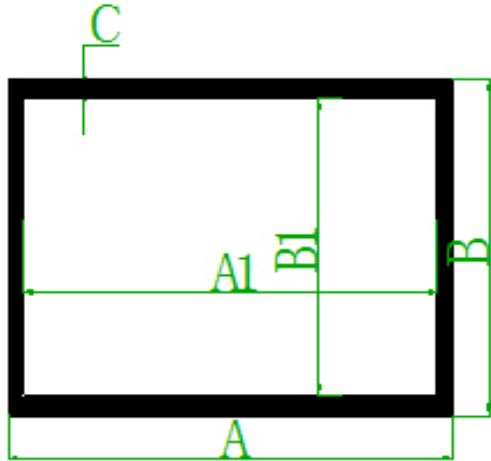

### Aeon AUHD Series Dimensions Table

Model Number	Diag. Size	Aspect Ratio	Frame Width (A)	View Width (A1)	Acoustic Area Width (A2)	Frame Height (B)	View Height (B1)	Acoustic Area Height (B2)	Frame Width (C)	Frame Depth (D)
Unit: Inches										
AR100H2-AUHD	100"	16:9	88.1	87.2	82.8	50.0	49.0	44.7	0.5	1.0
AR120H2-AUHD	120"	16:9	104.9	103.9	99.6	59.1	58.2	53.9	0.5	1.0
AR135H2-AUHD	135"	16:9	118.6	117.7	113.3	67.1	66.2	61.8	0.5	1.0
AR150H2-AUHD	150"	16:9	131.7	130.7	126.3	74.5	73.5	69.1	0.5	1.0
Unit: mm										
AR100H2-AUHD	100"	16:9	2238	2214	2104	1269	1245	1135	12	25
AR120H2-AUHD	120"	16:9	2664	2640	2530	1502	1478	1368	12	25
AR135H2-AUHD	135"	16:9	3013	2989	2877	1705	1681	1569	12	25
AR150H2-AUHD	150"	16:9	3345	3321	3209	1892	1868	1756	12	25

Note: Data Error ±1"

The listed measurements are for general reference only. Please contact Elite Screens to verify product design and dimensions before attempting to integrate its products with any structural or furniture modification. Although a manufacturer may offer product advice, it may be taken or disregarded at the integrator's discretion. Elite Screens will not be held responsible or be otherwise liable for faulty installations.

Back of Screen