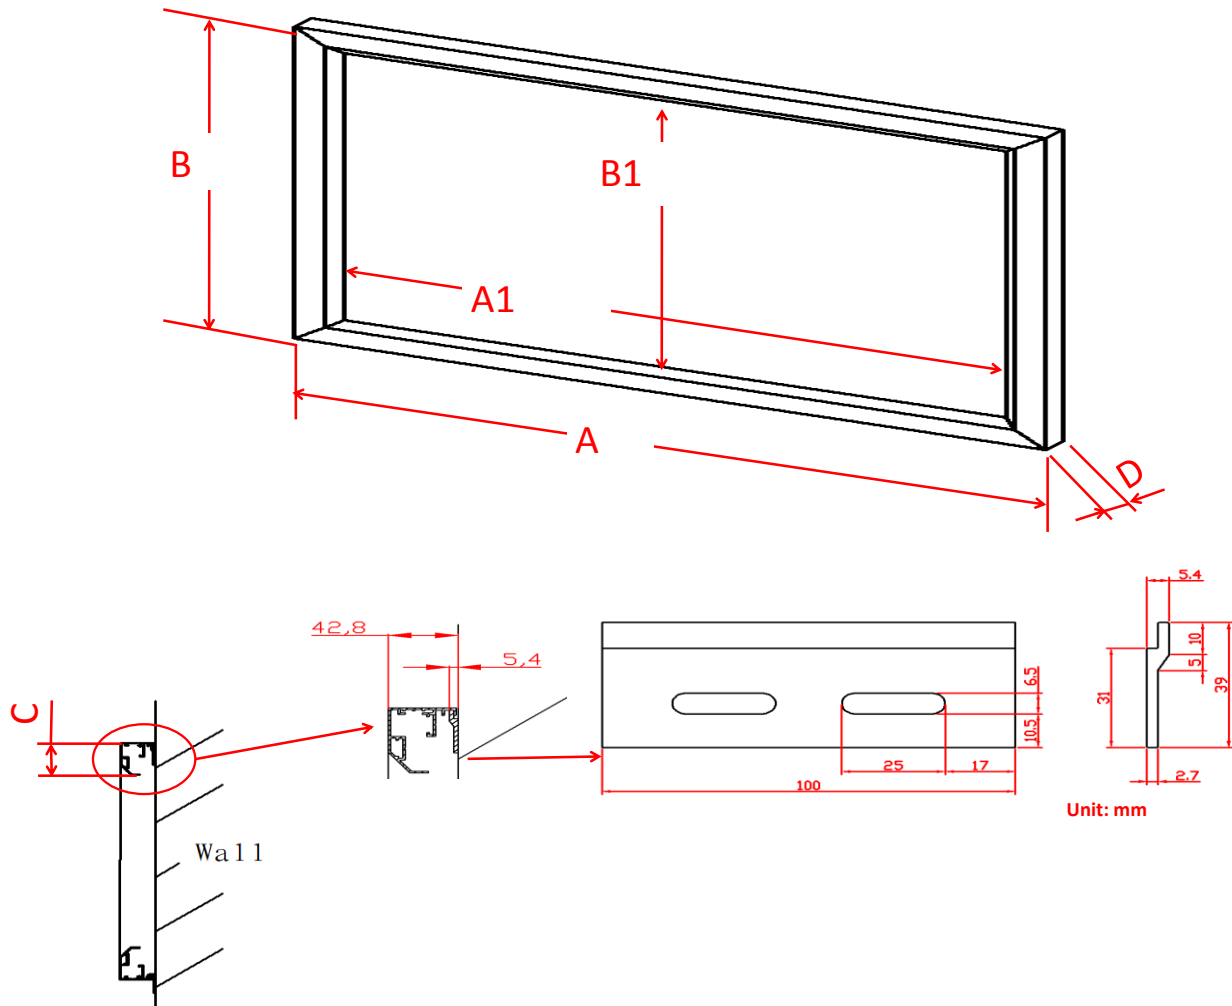

ezFrame CineGrey 5D Series Dimensions Table

Unit: Inch							
Model Number	Nominal Diagonal & Aspect Ratio	Overall Width (A)	View Width (A1)	Overall Height (B)	View Height (B1)	Frame Width (C)	Frame Thickness (D)
R84DHD5	84"(16:9)	77.9	73.2	45.9	41.2	2.3	1.6
R92DHD5	92"(16:9)	84.8	80.2	49.8	45.1	2.3	1.6
R100DHD5	100"(16:9)	92.0	87.3	53.8	49.1	2.3	1.6
R110DHD5	110"(16:9)	100.7	96.0	58.7	54.0	2.3	1.6
R120DHD5	120"(16:9)	109.4	104.7	63.6	58.9	2.3	1.6
R135DHD5	135"(16:9)	122.4	117.7	70.9	66.2	2.3	1.6
R150DHD5	150"(16:9)	135.5	130.8	78.3	73.6	2.3	1.6
R165DHD5	165"(16:9)	148.5	143.8	85.6	80.9	2.3	1.6
R180DHD5	180"(16:9)	161.5	156.9	92.9	88.2	2.3	1.6
R200DHD5	200"(16:9)	179.0	174.3	102.7	98.0	2.3	1.6
Unit: mm							
Model Number	Nominal Diagonal & Aspect Ratio	Overall Width (A)	View Width (A1)	Overall Height (B)	View Height (B1)	Frame Width (C)	Frame Thickness (D)
R84DHD5	84"(16:9)	1979	1860	1165	1046	59	42
R92DHD5	92"(16:9)	2155	2036	1265	1146	59	42
R100DHD5	100"(16:9)	2336	2217	1366	1247	59	42
R110DHD5	110"(16:9)	2557	2438	1490	1371	59	42
R120DHD5	120"(16:9)	2778	2659	1615	1496	59	42
R135DHD5	135"(16:9)	3109	2990	1800	1681	59	42
R150DHD5	150"(16:9)	3441	3322	1989	1870	59	42
R165DHD5	165"(16:9)	3771	3652	2174	2055	59	42
R180DHD5	180"(16:9)	4103	3984	2360	2241	59	42
R200DHD5	200"(16:9)	4546	4427	2609	2490	59	42

The listed measurements are for general reference only. Please contact Elite Screens to verify product design and dimensions before attempting to integrate its products with any structural or furniture modification. Although a manufacturer may offer product advice, it may be taken or disregarded at the integrator's discretion. Elite Screens will not be held responsible or be otherwise liable for faulty installations.

Note: Data Error may be ±1"

Unit: mm