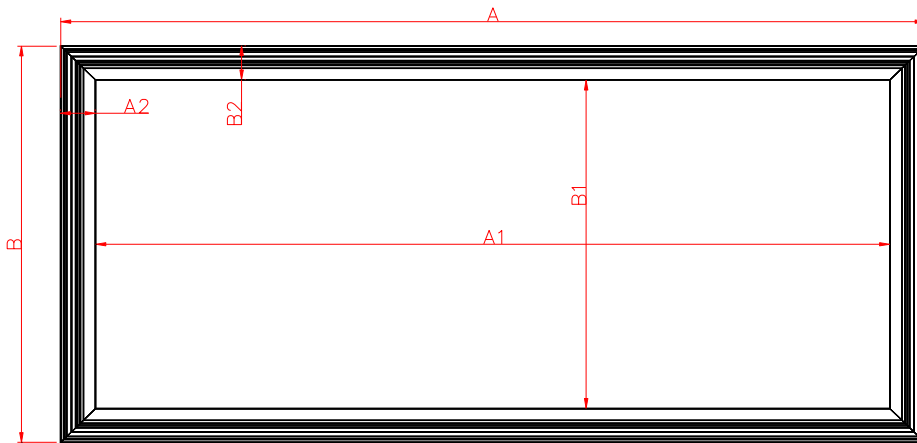

Lunette Series Dimensions Table (mm)

Unit: mm											
Model Number	Screen Diag. & Aspect Ratio	Overall Width (A)	Viewing Width (A1)	Frame Width (A2)	Overall Height (B)	Viewing Height (B1)	B2	C	Frame Depth (D)	E	Distance Between Top/Bottom Outer Brackets (F)
Curve235-96W	96"(2.35:1)	2423	2243	90	1134	954	90	100	40	1150	1015
Curve235-103W	103"(2.35:1)	2587	2407	90	1204	1024	90	109	40	1200	1085
Curve84H-A1080P3	84"(16:9)	2040	1860	90	1226	1046	90	83	40	990	1107
Curve100H-A1080P3	100"(16:9)	2394	2214	90	1426	1246	90	99	40	1165	1307
Curve110H-A1080P3	110"(16:9)	2615	2435	90	1550	1370	90	110	40	1275	1431
Curve120H-A1080P3	120"(16:9)	2837	2657	90	1674	1494	90	123	40	1385	1555
Curve135H-A1080P3	135"(16:9)	3169	2989	90	1861	1681	90	143	40	1550	1742
Curve150H-A1080P3	150"(16:9)	3501	3321	90	2048	1868	90	166	40	1720	1929
Curve235-96A1080P3	96"(2.35:1)	2423	2243	90	1134	954	90	100	40	1150	984
Curve235-103A1080P3	103"(2.35:1)	2587	2407	90	1204	1024	90	109	40	1200	1085
Curve235-115A1080P3	115"(2.35:1)	2867	2687	90	1323	1143	90	125	40	1300	1204
Curve235-125A1080P3	125"(2.35:1)	3101	2921	90	1423	1243	90	139	40	1500	1304
Curve235-138A1080P3	138"(2.35:1)	3405	3225	90	1552	1372	90	159	40	1600	1433
Curve235-158A1080P3	158"(2.35:1)	3872	3692	90	1751	1571	90	195	40	1750	1632
Curve235-196A1080P3	196"(2.35:1)	4761	4581	90	2129	1949	90	275	40	2200	2010

Note: Data Error ±1"

The listed measurements are for general reference only. Please contact Elite Screens to verify product design and dimensions before attempting to integrate its products with any structural or furniture modification. Although a manufacturer may offer product advice, it may be taken or disregarded at the integrator's discretion. Elite Screens will not be held responsible or be otherwise liable for faulty installations.