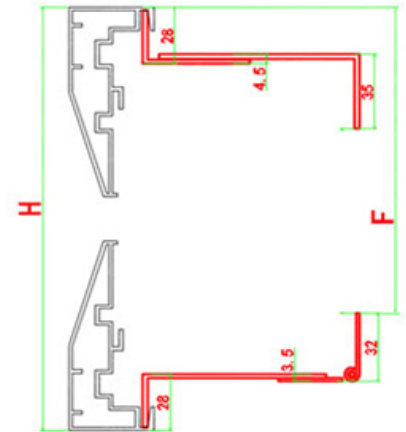

Lunette Series Dimensions Table (mm)

Unit: mm											
Model Number	Screen Diag. & Aspect Ratio	Overall Width (A)	Viewing Width (A1)	Frame Width (A2)	Overall Height (B)	Viewing Height (B1)	B2	C	Frame Depth (D)	E	Distance Between Top/Bottom Outer Brackets (F)
Curve235-96W	96"(2.35:1)	2423	2243	90	1134	954	90	100	40	1150	1015
Curve235-103W	103"(2.35:1)	2587	2407	90	1204	1024	90	109	40	1200	1085
Curve84H-A1080P3	84"(16:9)	2040	1860	90	1226	1046	90	83	40	990	1107
Curve100H-A1080P3	100"(16:9)	2394	2214	90	1426	1246	90	99	40	1165	1307
Curve110H-A1080P3	110"(16:9)	2615	2435	90	1550	1370	90	110	40	1275	1431
Curve120H-A1080P3	120"(16:9)	2837	2657	90	1674	1494	90	123	40	1385	1555
Curve135H-A1080P3	135"(16:9)	3169	2989	90	1861	1681	90	143	40	1550	1742
Curve150H-A1080P3	150"(16:9)	3501	3321	90	2048	1868	90	166	40	1720	1929
Curve235-96A1080P3	96"(2.35:1)	2423	2243	90	1134	954	90	100	40	1150	984
Curve235-103A1080P3	103"(2.35:1)	2587	2407	90	1204	1024	90	109	40	1200	1085
Curve235-115A1080P3	115"(2.35:1)	2867	2687	90	1323	1143	90	125	40	1300	1204
Curve235-125A1080P3	125"(2.35:1)	3101	2921	90	1423	1243	90	139	40	1500	1304
Curve235-138A1080P3	138"(2.35:1)	3405	3225	90	1552	1372	90	159	40	1600	1433
Curve235-158A1080P3	158"(2.35:1)	3872	3692	90	1751	1571	90	195	40	1750	1632
Curve235-196A1080P3	196"(2.35:1)	4761	4581	90	2129	1949	90	275	40	2200	2010

Note: Data Error ±1"

The listed measurements are for general reference only. Please contact Elite Screens to verify product design and dimensions before attempting to integrate its products with any structural or furniture modification. Although a manufacturer may offer product advice, it may be taken or disregarded at the integrator's discretion. Elite Screens will not be held responsible or be otherwise liable for faulty installations.

Top of Frame

Bottom of Frame