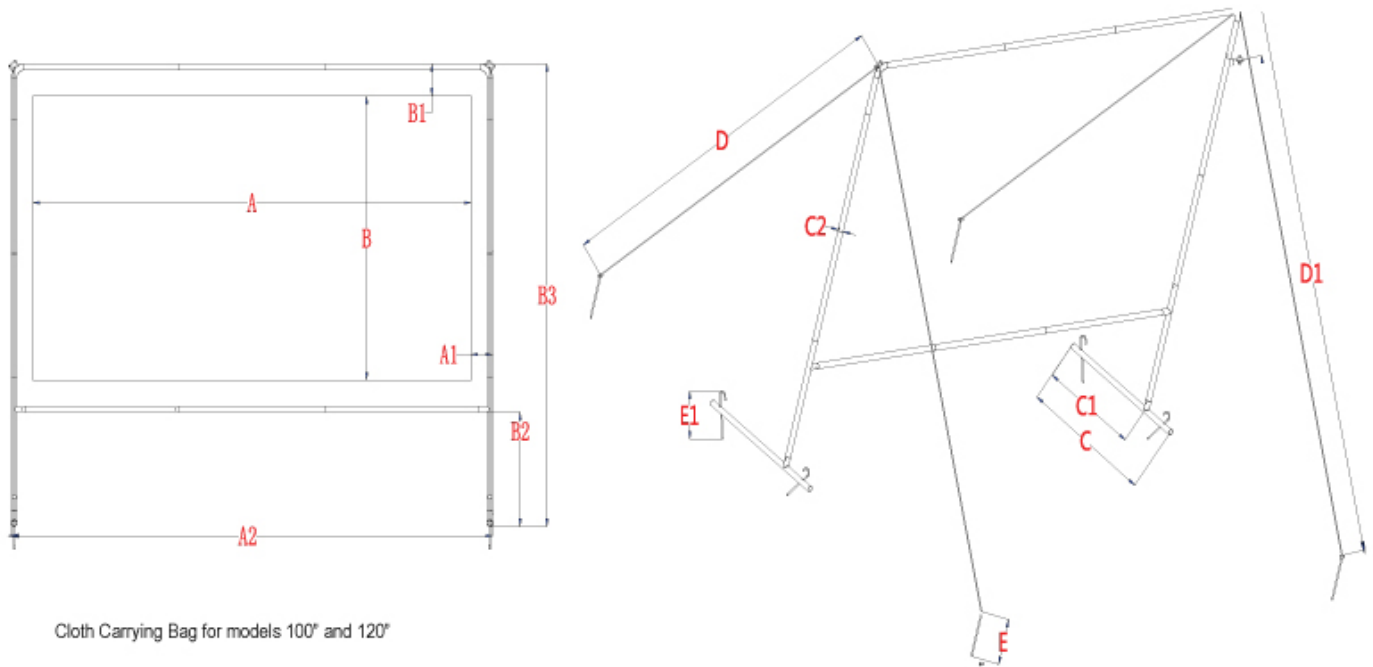

### Yard Master Series Dimensions Table

Model Number	Diag. Size	Aspect Ratio	View Width (A)	L/R Border Width (A1)	A2	View Height (B)	Top Border (B1)	Leg Height (B2)	Overall Height (B3)	Base Foot Length (C)	Basefoot to Pole (C1)	Frame Diameter (C2)	Rope (D & D1)	T Stake Rope (E)	J Stake Frame (E1)
Unit: Inches															
OMS100H	100"	16:9	87.8	5.9	99.6	49.2	5.5	23.6	83.9	38.2	26.4	φ1.3	137.8	10.4	10.0
OMS120H	120"	16:9	103.8	5.5	114.8	58.4	6.3	23.6	94.6	38.2	26.4	φ1.3	137.8	10.4	10.0
OMS150H	150"	16:9	130.7	5.5	141.7	73.5	5.9	35.8	121.2	39.4	27.2	φ1.5	177.2	10.4	10.0
OMS180H1	180"	16:9	156.9	6.9	170.7	88.3	6.3	35.8	136.7	39.4	27.2	φ1.5	177.2	10.4	10.0
OMS200H1	200"	16:9	174.3	6.9	184.1	98.1	6.3	45.4	143.6	51.2	33.5	φ1.5	216.5	10.4	10.0
Unit: mm															
OMS100H	100"	16:9	2230	150	2530	1250	140	599	2131	970	671	φ33	3500	264	254
OMS120H	120"	16:9	2637	140	2916	1483	160	599	2403	970	671	φ33	3500	264	254
OMS150H	150"	16:9	3320	140	3599	1867	150	909	3078	1001	691	φ38	4501	264	254
OMS180H1	180"	16:9	3985	175	4336	2243	160	909	3472	1001	691	φ38	4501	264	254
OMS200H1	200"	16:9	4427	175	4676	2492	160	1153	3647	1300	851	φ38	5499	264	254

Cloth Carrying Bag for models 100" and 120"

Aluminum Case for Models 150", 180" and 200"