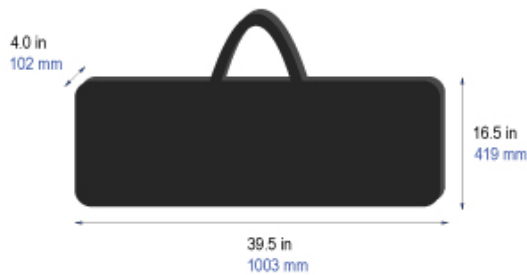

Cloth Carrying Bag for models 100" and 120"