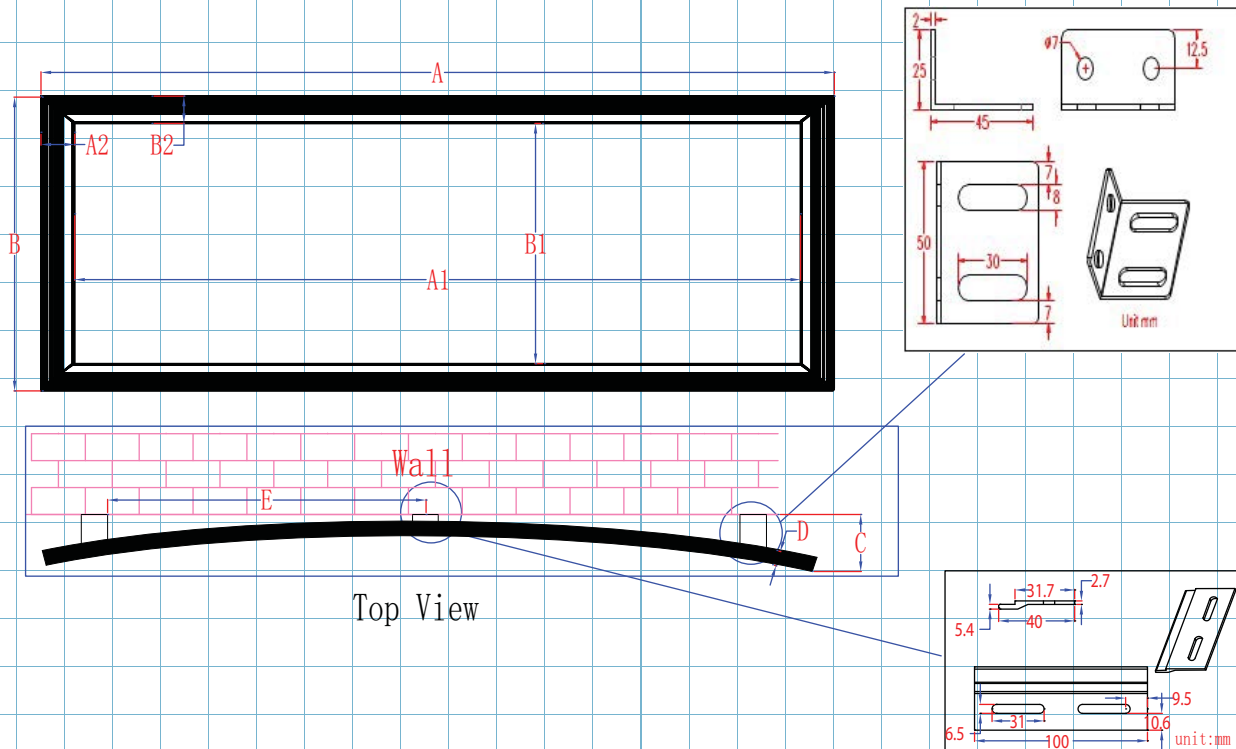

Unit: mm

Note: Data Error ±1". The listed measurements are for general reference only. Please contact Elite Screens to verify product design and dimensions before attempting to integrate its products with any structural or furniture modification. Although a manufacturer may offer product advice, it may be taken or disregarded at the integrator's discretion. Elite Screens will not be held responsible or be otherwise liable for faulty installations.