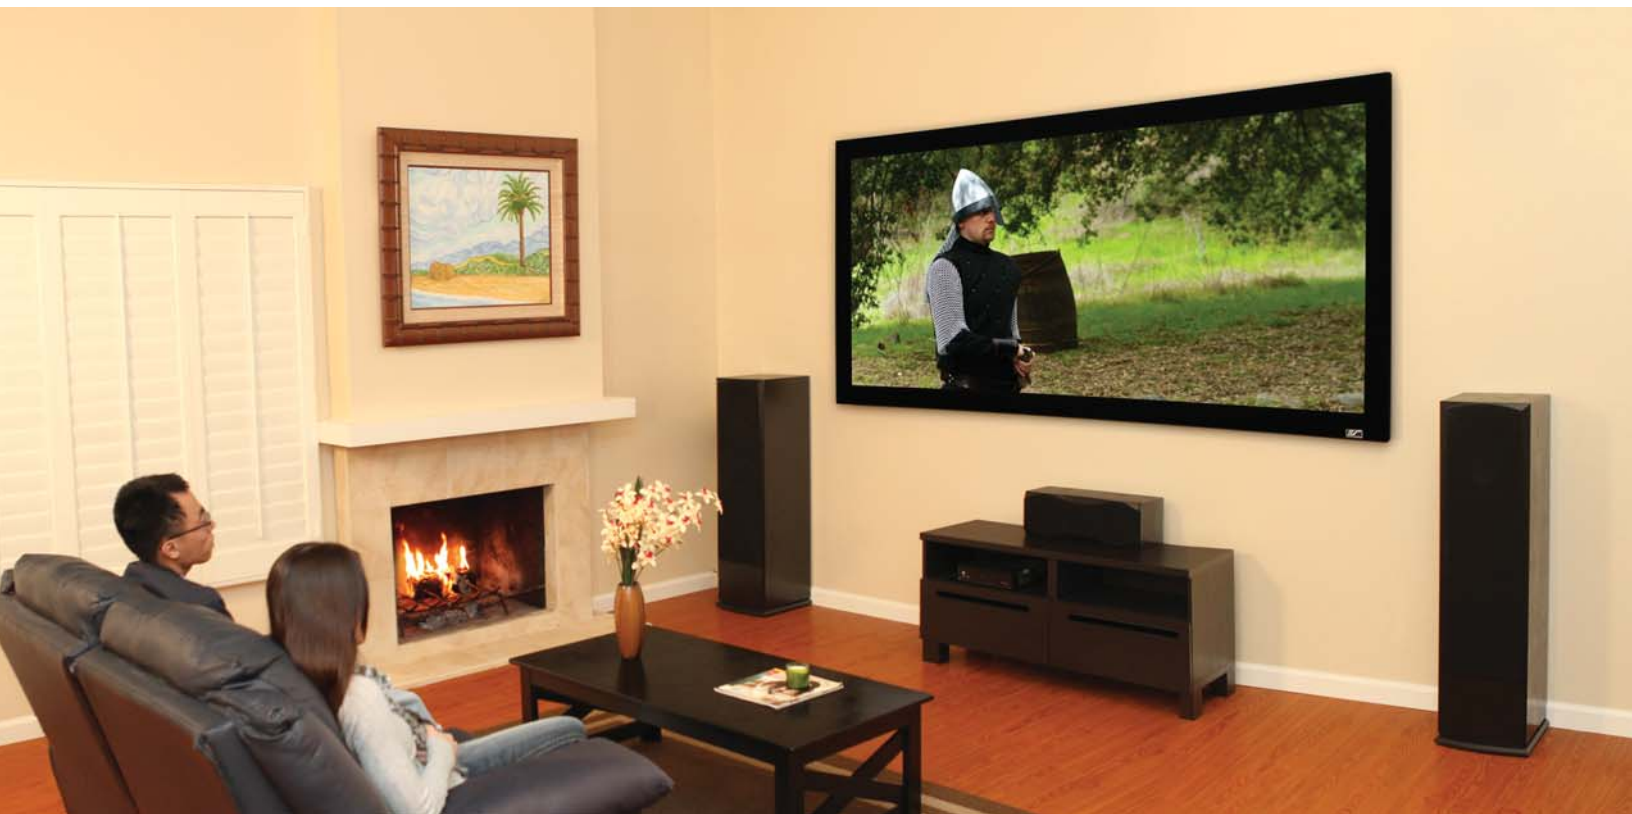

2016 Lunette Series Product Brochure

The Lunette Series Fixed Frame Screen has a curved frame with 3.5" black frame borders with CineWhite and AcousticPro1080P3 material options.

Lunette Series

The Lunette Series Fixed Frame Screen has a curved frame with 3.5" black frame borders with CineWhite and AcousticPro1080P3 material options.

Scan for product

video

Curved design eliminates "pincushioning" and allows a broader field of view for a sense of immersion

Screen Material:

- CineWhite or AcousticPro1080P3
- 180° Viewing Angle for wide diffusion uniformity
- Black backed screen material eliminates light penetration on both CineWhite and AcousticPro1080P3
- Available in diagonal sizes 85" - 250" (2.35:1) and 84" - 230" (16:9)

Frame and Installation:

- Velvet covered 3.5"width aluminum frame border
- Wall mounts secure curve ends for a safe installation
- Adjustable fix plates provide equal tension over the entire projection surface