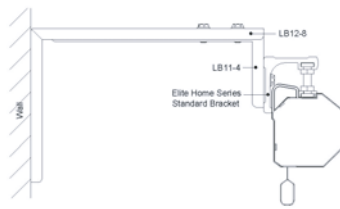

CineTension 2 Series Product Brochure

The CineTension2 is an electric/motorized tab-tensioned premium grade projection screen.

CineTension2 Series screens are available with up to 30" seamless top masking borders on select models. This is ideal for recessed ceiling installations using our Optional In-Ceiling Trim kit.

Standard Wall / Ceiling Sliding Brackets, make it easier to mount on Studs. Optional 11"x 4" and 12"x 8" L brackets can allow more flexibility when installing the screen away from walls. Please contact your reseller or visit shop.elitescreens.com for accessory parts.