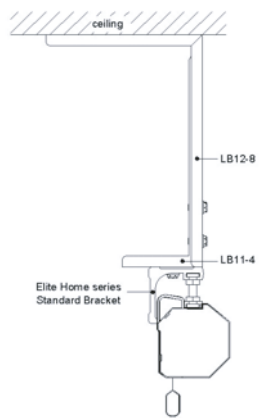

CineTension 2 Series Product Brochure

The CineTension2 is an electric/motorized tab-tensioned premium grade projection screen.

CineTension2 Series screens are available with up to 30" seamless top masking borders on select models. This is ideal for recessed ceiling installations using our Optional In-Ceiling Trim kit.

Standard Wall / Ceiling Sliding Brackets, make it easier to mount on Studs. Optional 11"x 4" and 12"x 8" L brackets can allow more flexibility when installing the screen away from walls. Please contact your reseller or visit shop.elitescreens.com for accessory parts.

CineTension 2 Rear Series

Model	Screen Diag. & Aspect Ratio	View Height (in)	View Width (in)	View Height (cm)	View Width (cm)	N.W. (lbs.)	G.W. (lbs.)	N.W. (kgs)	G.W. (Kgs)	Packaging Dimensions (LxHxW)	Gain	Screen Material
TE84HR2	84"(16:9)	41.2	73.2	104.6	185.9	27.0	41.5	12.3	18.8	94.0"x7.3"x8.5"	2.2	WraithVeil
TE92HR2	92"(16:9)	45.1	80.2	114.6	203.7	42.6	57.8	19.3	26.2	103.3"x7.5"x9.8"	2.2	WraithVeil
TE106HR2	106"(16:9)	52.0	92.4	132.1	234.7	40.9	57.5	18.6	26.1	116.5"x7.9"x9.8"	2.2	WraithVeil
TE120HR2	120"(16:9)	58.8	104.6	149.4	265.7	52.7	70.5	24.0	32.1	129.9"x7.9"x9.8"	2.2	WraithVeil
TE135HR2	135"(16:9)	66.2	117.7	168.1	299.0	62.5	82.8	28.3	37.6	142.9"x7.9"x9.8"	2.2	WraithVeil
TE150HR2	150"(16:9)	73.5	130.7	186.7	332.0	68.9	91.1	31.3	41.3	155.9"x7.9"x9.4"	2.2	WraithVeil