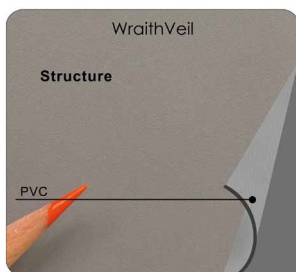

WraithVeil
2.2 Gain
160° Viewing Angle