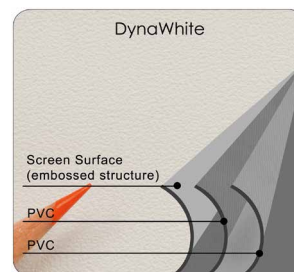

Screen Material

- 4K Ultra HD, Active 3D, and HDR Ready
- Textured surface eliminates hot-spotting
- Wide diffusion uniformity (viewing angle)
- Complimentary black masking borders on all sides
- Black material backing eliminates light penetration (DynaWhite Models Only)
- Available in the following diagonal sizes:
 - 94" - 195" in 4:3 format
 - 96" - 300" in 16:9 format

Design & Installation

- PVC vinyl material for Outdoor usage
- Rubber grommets around the material to provide tension for a flat projection surface
- Rigging cords included

Quality & Reliability

- 2-year Parts & Labor manufacturer's warranty
- 3-year warranty offered through ENR-G program (Education, Non-Profit, Religious and Government)

WraithVeil
2.2 Gain
160° Viewing Angle

DynaWhite
1.1 Gain
160° Viewing Angle

DIY Pro Series

Model	Screen Diag. & Aspect Ratio	View Height (in)	View Width (in)	View Height (cm)	View Width (cm)	N.W. (lbs.)	G.W. (lbs.)	N.W. (Kgs)	G.W. (Kgs)	Packing Dimension (LxHxW)	Gain	Screen Material	Dynamic Rope Included
DIY94V1	94"(4:3)	55.9	74.6	142.0	189.4	4.1	6.5	1.9	3.0	20.9"x3.2"x13.4"	1.1	DynaWhite	Yes
DIY145V1	145"(4:3)	86.5	115.4	219.8	293.0	7.2	10.3	3.3	4.7	28.7"x3.2"x13.0"	1.1	DynaWhite	Yes
DIY193V1	193"(4:3)	115.4	153.9	293.1	390.8	11.3	15.7	5.1	7.1	36.6"x3.5"x11.8"	1.1	DynaWhite	Yes
DIY114H1	114"(16:9)	55.9	99.4	142.0	252.4	5.6	7.0	2.6	3.2	20.9"x3.2"x13.0"	1.1	DynaWhite	Yes
DIY133H1	133"(16:9)	64.9	115.4	164.9	293.0	6.5	9.0	3.0	4.1	24.8"x3.2"x13.0"	1.1	DynaWhite	Yes
DIY160H1	160"(16:9)	78.4	139.4	199.2	354.1	8.8	10.8	4.0	4.9	28.7"x3.3"x13.2"	1.1	DynaWhite	Yes
DIY236H1	236"(16:9)	115.4	205.1	293.0	520.9	17.5	19.8	7.9	9.0	36.6"x3.3"x13.2"	1.1	DynaWhite	Yes
DIY300H1	300"(16:9)	147.0	261.2	373.4	663.4	27.4	31.5	12.4	14.3	44.1"x3.2"x13.0"	1.1	DynaWhite	Yes