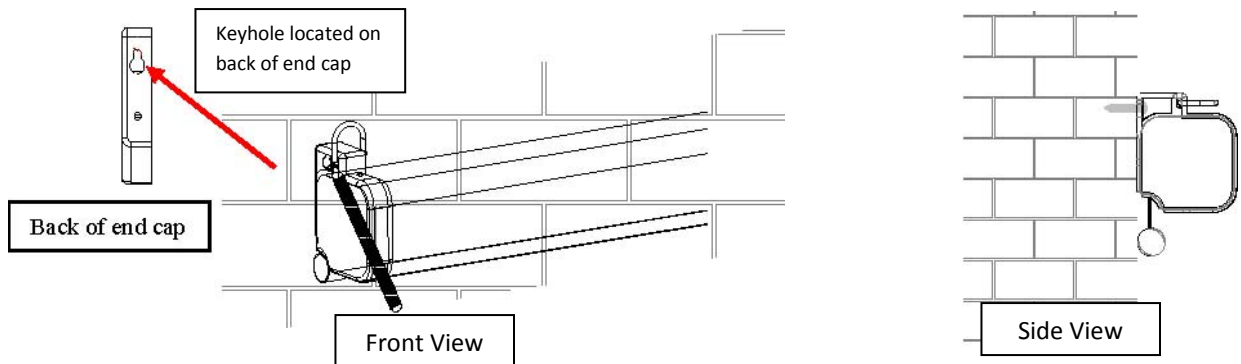

Installation

A. Flush Wall Mounting

1. Mark the location of where the screen is to be installed for the pre-drilled hole.
2. After marking the area and drilling the hole, insert the proper screw into the drilled hole and leave about 1/8" of an inch from the wall to mount the screen.
3. Mount your screen from the keyhole located on back of screen's left and right end cap.

Note: Do not remove the end caps to mount the screen to the wall.

Removing the end caps will release the tension of the internal spring mechanism.