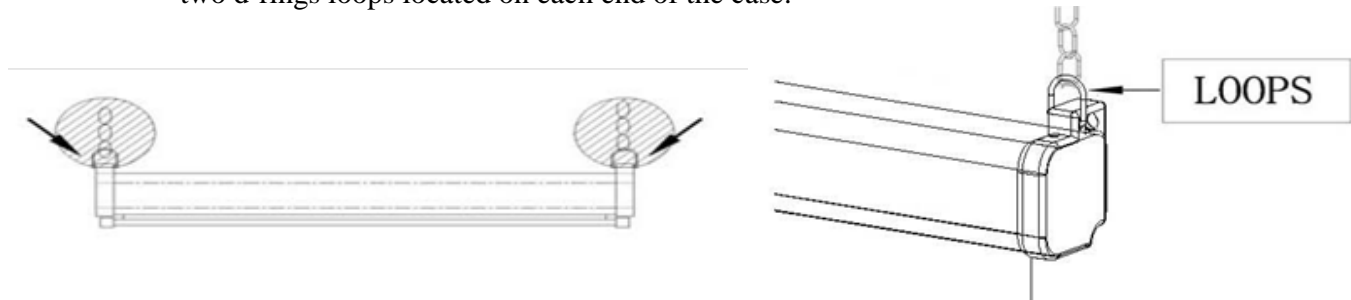

B. Ceiling Mounting (additional hardware required)

Optional installation using a chain to hang the screen from the ceiling.

1. You can also hang the screen on a ceiling by using a chain (not included) and hang it by the two d-rings loops located on each end of the case.