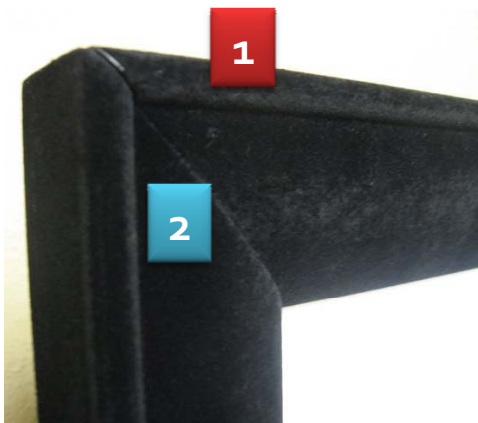

SableFrame, ezFrame and PrimeVision Frame Comparison

1. SableFrame is not flat, it has a crown mould edge all around the entire frame.
2. The SableFrame's frame end connections are slightly curved.
3. Inner border frame design on ezFrame and PrimeVision
4. Thicker coated velvet on ezFrame and PrimeVision frame
5. PrimeVision has a 3.5" width frame border and ezFrame and Sable frame have a 2.36"

SableFrame