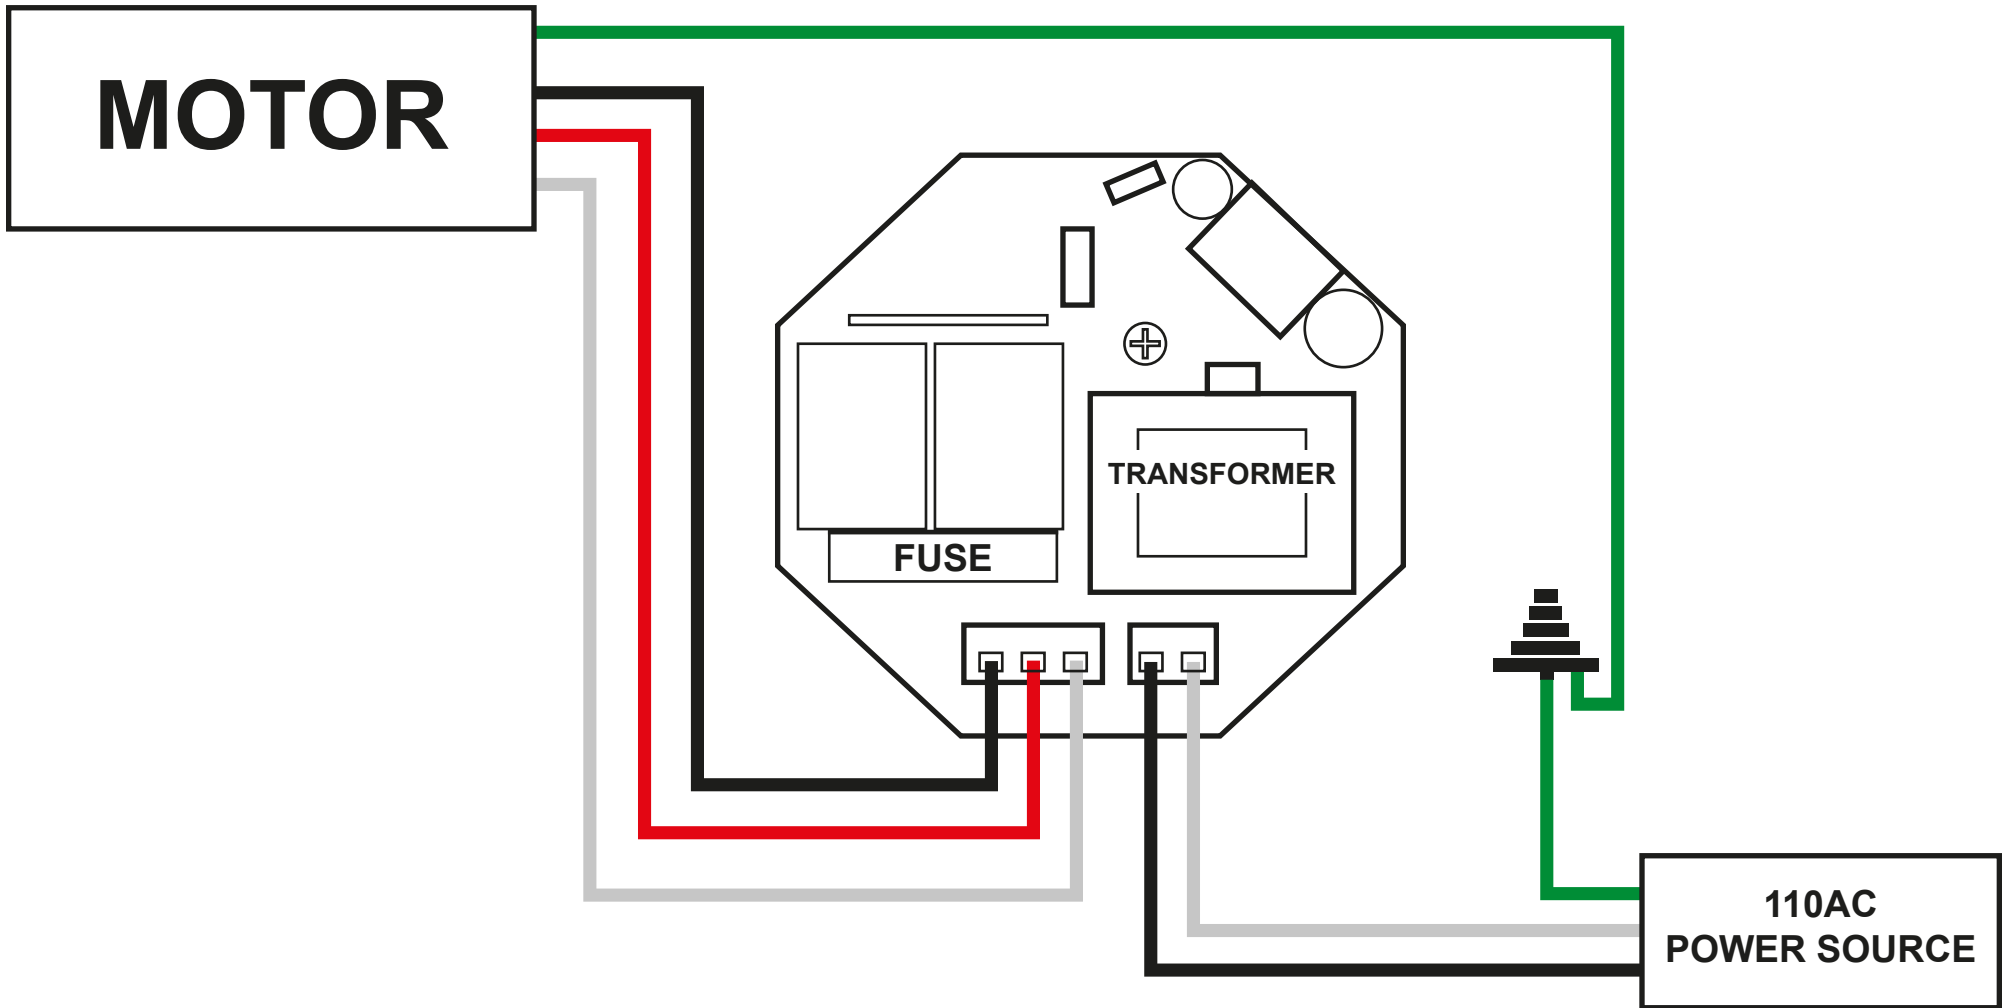

3-Pin Connector

-  Violet- Hot Wire (Up)
-  Orange- Hot Wire (Down)
-  Yellow- Neutral (Common)

2-Pin Connector

-  Yellow / Green- (Ground)
-  Black- AC Power Source Hot
-  White- AC Power Source Common

3-Pin Connector

- Red- Hot Wire (Down)
- Black- Hot Wire (Up)
- White- Neutral (Common)

2-Pin Connector

- Green- (Ground)
- Black- AC Power Source Hot
- White- AC Power Source Common