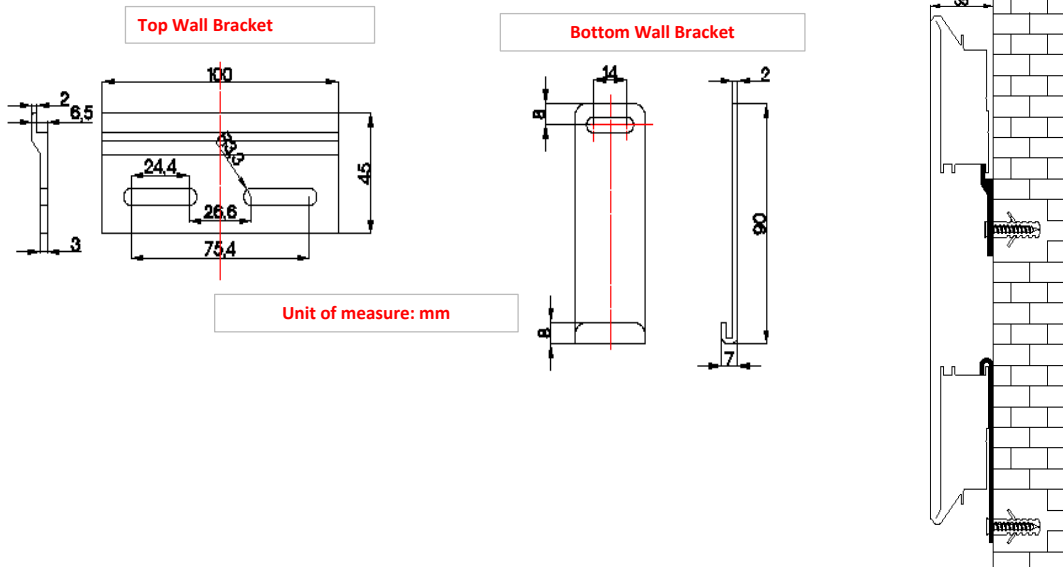

Aeon AcousticPro 1080P3 Dimensions Table

| Unit: inch | | | | | | | | | | | | | Packaging Dimensions | | |
|-------------------|------------------|--------------|------------------|---------------------|-----------------------|----------------------|-------|-------------------|----------------------|------|--------------------|-----------|----------------------|----------|----------|
| Model Number | Nominal Diagonal | Aspect Ratio | Screen Width (A) | Viewable Width (A1) | Bezel trim width (A2) | Frame Thickness (A3) | A4 | Screen Height (B) | Viewable Height (B1) | B2 | Support Bar Length | N.W (lbs) | G.W (lbs) | L (inch) | W (inch) |
| AR125C1080P3-WIDE | 125" | 2.35:1 | 115.4 | 114.7 | 0.4 | 1.2 | 109.4 | 49.4 | 48.7 | 43.4 | 43.0 | 30.6 | 42.2 | 76.3 | 13.4 |
| AR138C1080P3-WIDE | 138" | 2.35:1 | 127.4 | 126.7 | 0.4 | 1.2 | 121.3 | 54.4 | 53.7 | 48.3 | 48.0 | 34.1 | 46.1 | 82.6 | 13.4 |
| AR158C1080P3-WIDE | 158" | 2.35:1 | 145.8 | 145.1 | 0.4 | 1.2 | 139.8 | 62.3 | 61.6 | 56.2 | 55.9 | 40.9 | 54.7 | 91.6 | 13.4 |
| Unit: mm | | | | | | | | | | | | (kgs) | (kgs) | mm | mm |
| AR125C1080P3-WIDE | 125" | 2.35:1 | 2932 | 2914 | 9 | 31 | 2778 | 1256 | 1238 | 1102 | 1093 | 13.9 | 19.1 | 1940 | 340 |
| AR138C1080P3-WIDE | 138" | 2.35:1 | 3236 | 3218 | 9 | 31 | 3082 | 1381 | 1363 | 1227 | 1218 | 15.5 | 20.9 | 2100 | 340 |
| AR158C1080P3-WIDE | 158" | 2.35:1 | 3704 | 3686 | 9 | 31 | 3550 | 1582 | 1564 | 1428 | 1419 | 18.6 | 24.8 | 2330 | 340 |

Note: Data error may be ± 1"

The listed measurements are for general reference only. Please contact EPV Screens to verify product design and dimensions before attempting to integrate its products with any structural furniture modification. Although a manufacturer may offer product advice, it may be taken or disregarded at the integrator's discretion. EPV Screens will not be held responsible or be other liable for faulty installations.

ions

H
(inch)

6.7

6.7

6.7

mm

170

170

170

l or

wise