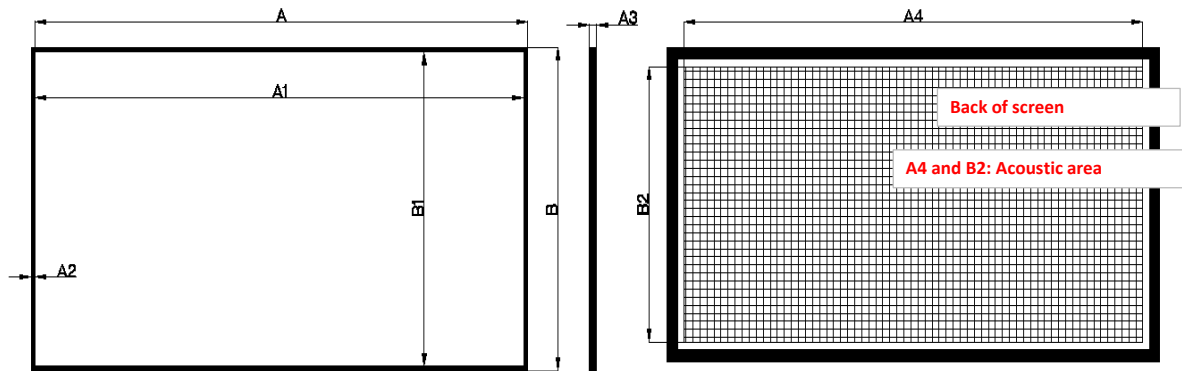

Aeon AcousticPro 1080P3 Dimensions Table

| Unit: inch | | | | | | | | | | | | | Packaging Dimensions | | |
|-------------------|------------------|--------------|------------------|---------------------|-----------------------|----------------------|-------|-------------------|----------------------|------|--------------------|-----------|----------------------|----------|----------|
| Model Number | Nominal Diagonal | Aspect Ratio | Screen Width (A) | Viewable Width (A1) | Bezel trim width (A2) | Frame Thickness (A3) | A4 | Screen Height (B) | Viewable Height (B1) | B2 | Support Bar Length | N.W (lbs) | G.W (lbs) | L (inch) | W (inch) |
| AR125C1080P3-WIDE | 125" | 2.35:1 | 115.4 | 114.7 | 0.4 | 1.2 | 109.4 | 49.4 | 48.7 | 43.4 | 43.0 | 30.6 | 42.2 | 76.3 | 13.4 |
| AR138C1080P3-WIDE | 138" | 2.35:1 | 127.4 | 126.7 | 0.4 | 1.2 | 121.3 | 54.4 | 53.7 | 48.3 | 48.0 | 34.1 | 46.1 | 82.6 | 13.4 |
| AR158C1080P3-WIDE | 158" | 2.35:1 | 145.8 | 145.1 | 0.4 | 1.2 | 139.8 | 62.3 | 61.6 | 56.2 | 55.9 | 40.9 | 54.7 | 91.6 | 13.4 |
| Unit: mm | | | | | | | | | | | | (kgs) | (kgs) | mm | mm |
| AR125C1080P3-WIDE | 125" | 2.35:1 | 2932 | 2914 | 9 | 31 | 2778 | 1256 | 1238 | 1102 | 1093 | 13.9 | 19.1 | 1940 | 340 |
| AR138C1080P3-WIDE | 138" | 2.35:1 | 3236 | 3218 | 9 | 31 | 3082 | 1381 | 1363 | 1227 | 1218 | 15.5 | 20.9 | 2100 | 340 |
| AR158C1080P3-WIDE | 158" | 2.35:1 | 3704 | 3686 | 9 | 31 | 3550 | 1582 | 1564 | 1428 | 1419 | 18.6 | 24.8 | 2330 | 340 |

Note: Data error may be ± 1"

The listed measurements are for general reference only. Please contact EPV Screens to verify product design and dimensions before attempting to integrate its products with any structural furniture modification. Although a manufacturer may offer product advice, it may be taken or disregarded at the integrator's discretion. EPV Screens will not be held responsible or be other liable for faulty installations.

ions

H
(inch)

6.7

6.7

6.7

mm

170

170

170

l or

wise