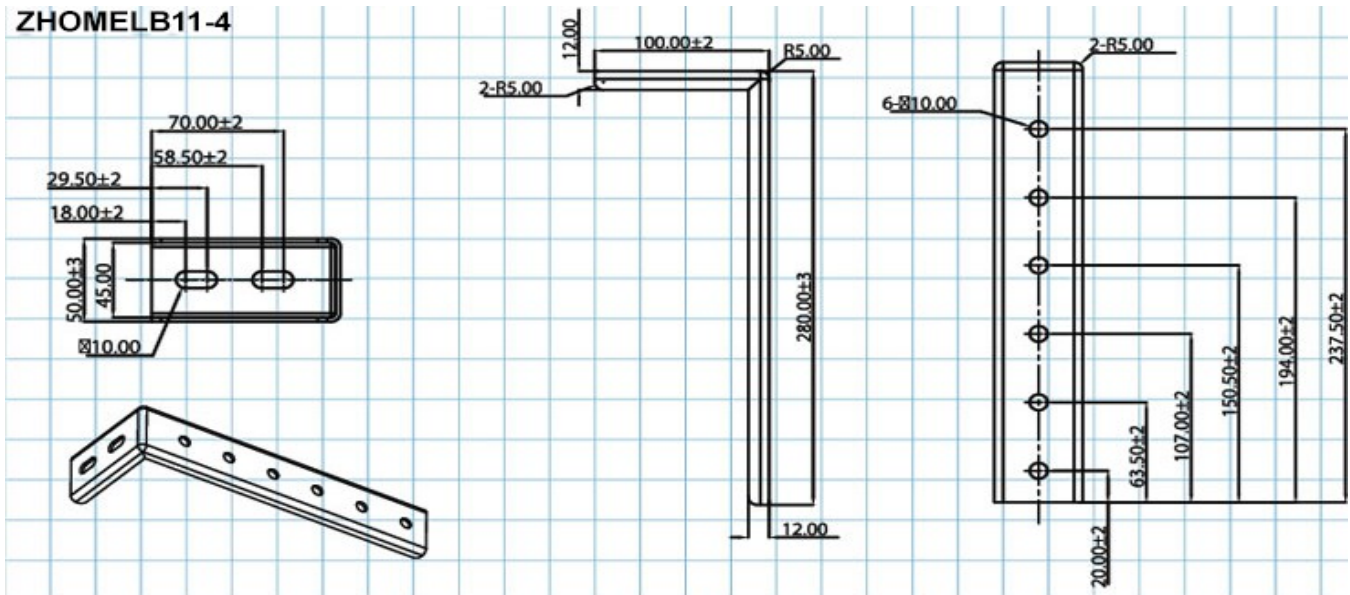

L Brackets for Home2/CineTension2 Dimensions Table

Model Number	Case Color	Width	Height	Length	Thickness
Unit: Inches					
ZHOMELB12-8	White	1.96	7.87	11.81	0.1
ZHOMELB11-4	White	1.75	3.93	10.76	0.1
Unit: mm					
ZHOMELB12-8	White	49.78	199.90	299.97	2.54
ZHOMELB11-4	White	44.45	99.82	273.30	2.54

*Measurement dimensions are intended as a reference only and subject to change without notice.

Note: Data Error $\pm .01$ "

The listed measurements are for general reference only. Please contact Elite Screens to verify product design and dimensions before attempting to integrate its products with any structural or furniture modification. Although a manufacturer may offer product advice, it may be taken or disregarded at the integrator's discretion. Elite Screens will not be held responsible or be otherwise liable for faulty installations.

ZHOMELB11-4