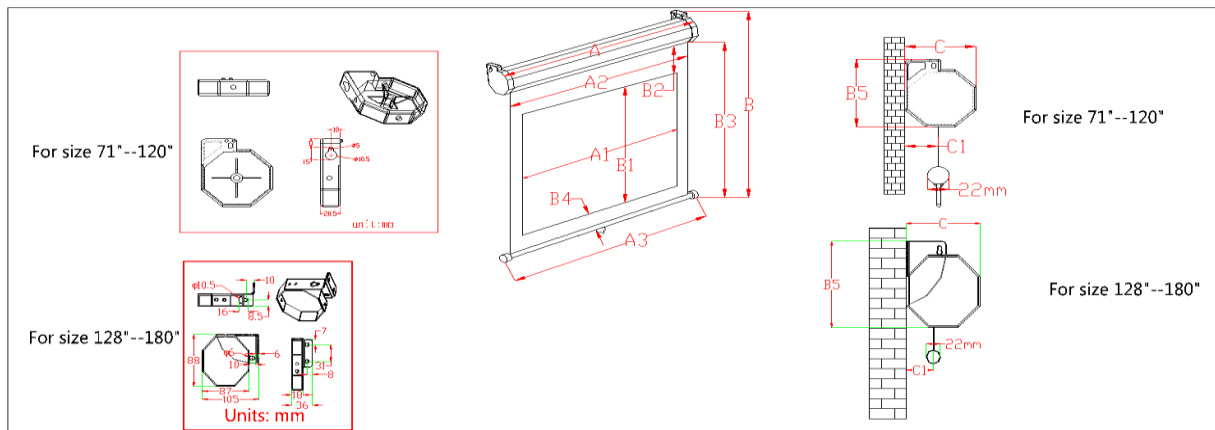

Manual Series Dimensions Table (mm)

Note: Data Error ±1"

The listed measurements are for general reference only. Please contact Elite Screens to verify product design and dimensions before attempting to integrate its products with any structural or furniture modification. Although a manufacturer may offer product advice, it may be taken or disregarded at the integrator's discretion. Elite Screens will not be held responsible or be otherwise liable for faulty installations.