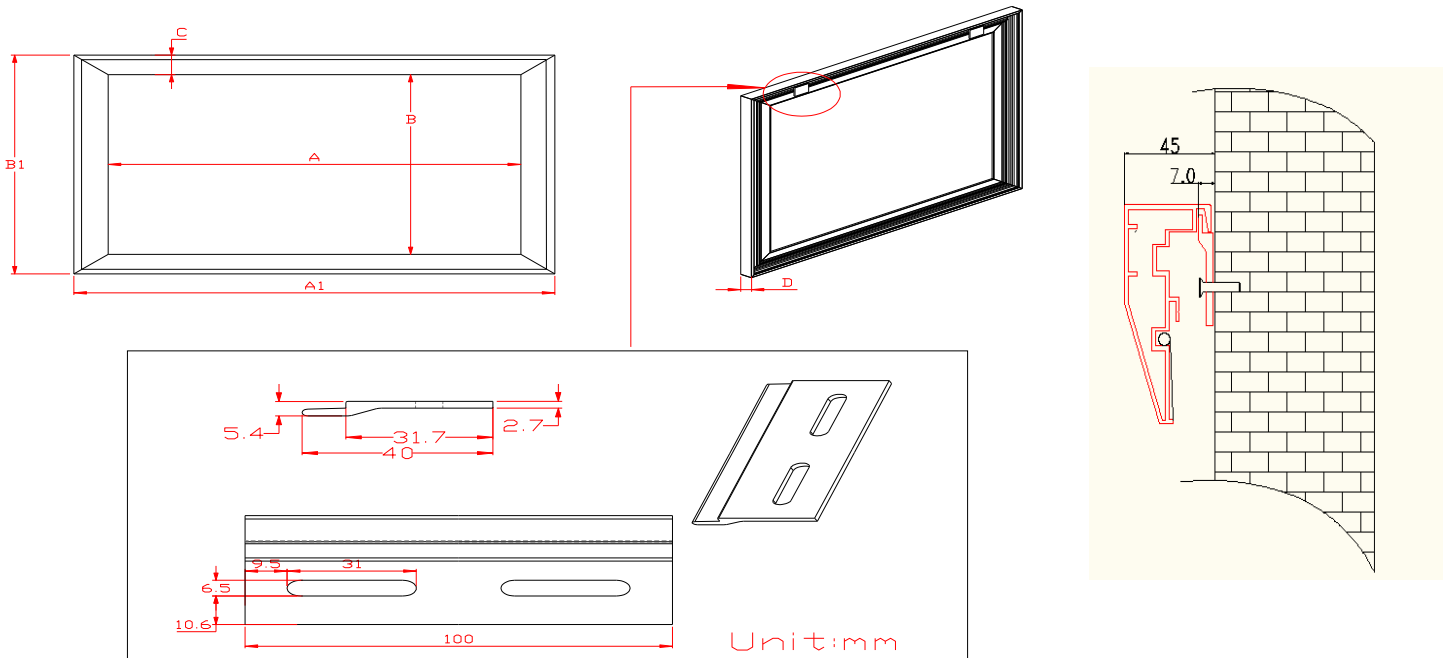

Sable Frame Series Dimensions Table (mm)

Note: Data Error ±1"

The listed measurements are for general reference only. Please contact Elite Screens to verify product design and dimensions before attempting to integrate its products with any structural or furniture modification. Although a manufacturer may offer product advice, it may be taken or disregarded at the integrator's discretion. Elite Screens will not be held