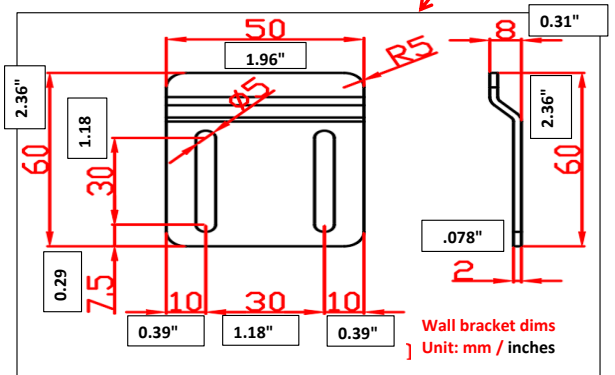

Note: Data Error be ±1"

*DISCONTINUED

The listed measurements are for general reference only. Please contact Elite Screens to verify product design and dimensions before attempting to integrate its products with any structural or furniture modification. Although a manufacturer may offer product advice, it may be taken or disregarded at the integrator's discretion. Elite Screens will not be held responsible or be otherwise liable for faulty installations.

Wall bracket dims
Unit: mm / inches