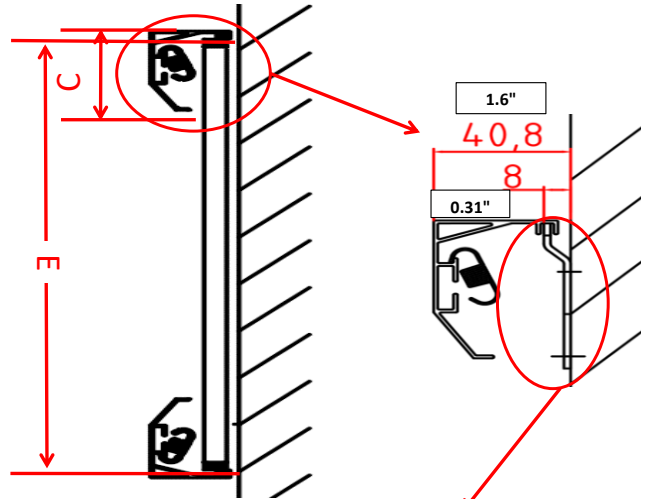

Note: Data Error be ±1"

*DISCONTINUED

The listed measurements are for general reference only. Please contact Elite Screens to verify product design and dimensions before attempting to integrate its products with any structural or furniture modification. Although a manufacturer may offer product advice, it may be taken or disregarded at the integrator's discretion. Elite Screens will not be held responsible or be otherwise liable for faulty installations.

Wall bracket dims
Unit: mm / inches