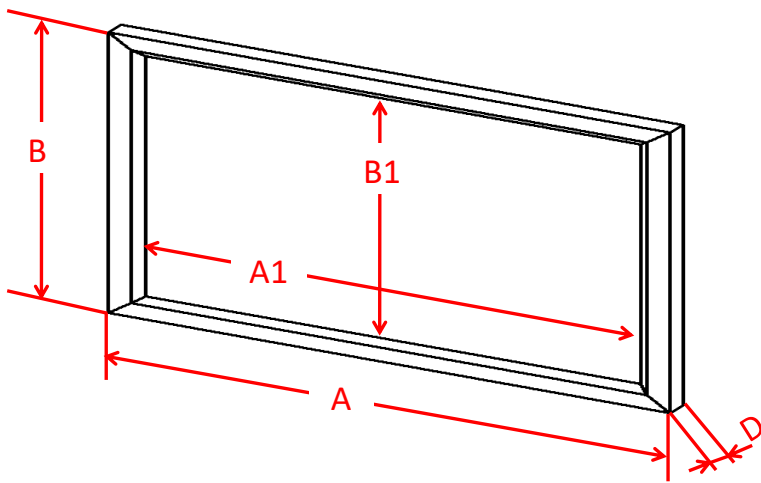

Note: Data Error be ±1"

*DISCONTINUED

The listed measurements are for general reference only. Please contact Elite Screens to verify product design and dimensions before attempting to integrate its products with any structural or furniture modification. Although a manufacturer may offer product advice, it may be taken or disregarded at the integrator's discretion. Elite Screens will not be held responsible or be otherwise liable for faulty installations.

Wall bracket dims
Unit: mm / inches