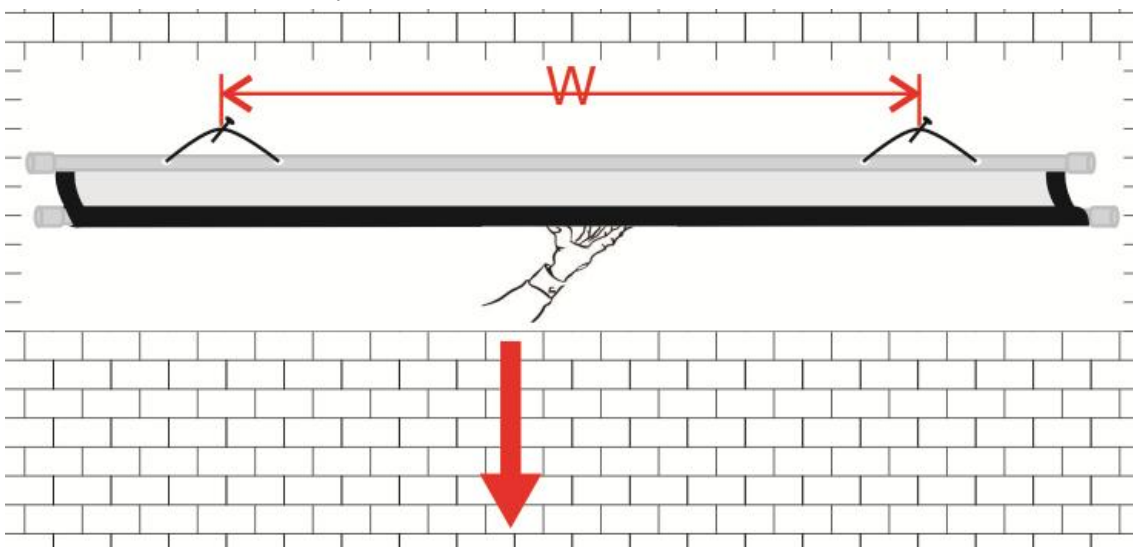

### User's Guide

The DIY Wall Projection Screen was designed to provide a simple portable solution to hang on an indoor/outside wall, patio, tree or just about any surface you want to project on. When using outdoors, please keep away from direct sunlight or rain to ensure longevity. The screen material can be cleaned with mild soap and water. For more information about this product, please visit [www.elitescreens.com/diywall](http://www.elitescreens.com/diywall)

#### Installation:

1) Measure the distance between the two hooks which are located on the top support bar and install two screws or nails in the area where the screen will be installed. Once the nails or screws are in place, hang the screen by the wall hooks and carefully roll the screen down.

2) Next, measure distance of the top hook and bottom hook to determine the height required for the bottom nail or screw installation. Once the bottom nails/screw supports are in place hang the bottom hooks to secure the DIY Wall screen.