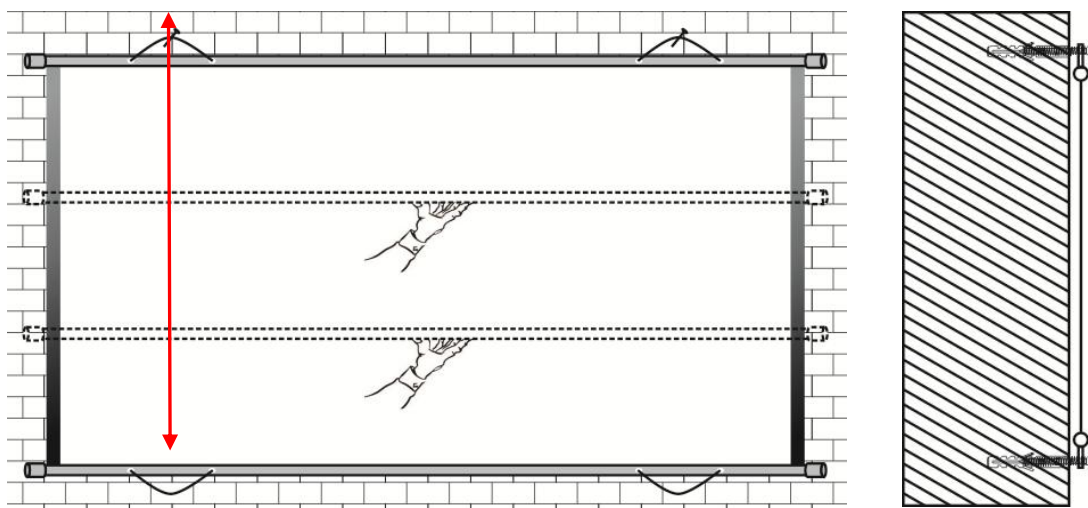

### User's Guide

The DIY Wall Projection Screen was designed to provide a simple portable solution to hang on an indoor/outside wall, patio, tree or just about any surface you want to project on. When using outdoors, please keep away from direct sunlight or rain to ensure longevity. The screen material can be cleaned with mild soap and water. For more information about this product, please visit [www.elitescreens.com/diywall](http://www.elitescreens.com/diywall)

#### Installation:

1) Measure the distance between the two hooks which are located on the top support bar and install two screws or nails in the area where the screen will be installed. Once the nails or screws are in place, hang the screen by the wall hooks and carefully roll the screen down.

2) Next, measure distance of the top hook and bottom hook to determine the height required for the bottom nail or screw installation. Once the bottom nails/screw supports are in place hang the bottom hooks to secure the DIY Wall screen.

## DIY Wall Series Dimensions Table

Unit: mm									
Model Number	Diagonal Size (Aspect Ratio)	Overall Length (A)	View Width (A1)	Wall Hook Distance (A2)	A3	Side Black Masking Border (A4)	Overall Height (B)	View Height (B1)	B2
DIYW100H	100"(16:9)	2294	2214	1244	2265	25.4	1293	1245	24
DIYW116H	116"(16:9)	2648	2568	1598	2619	25.4	1493	1445	24
DIYW135H	135"(16:9)	3070	2989	2020	3040	25.4	1729	1681	24
DIYW150H	150"(16:9)	3400	3321	2350	3372	25.4	1916	1868	24
Unit: Inches									
DIYW100H	100"(16:9)	90.3	87.2	49.0	89.2	1.0	50.9	49.0	0.9
DIYW116H	116"(16:9)	104.3	101.1	62.9	103.1	1.0	58.8	56.9	0.9
DIYW135H	135"(16:9)	120.9	117.7	79.5	119.7	1.0	68.1	66.2	0.9
DIYW150H	150"(16:9)	133.9	130.7	92.5	132.7	1.0	75.4	73.5	0.9