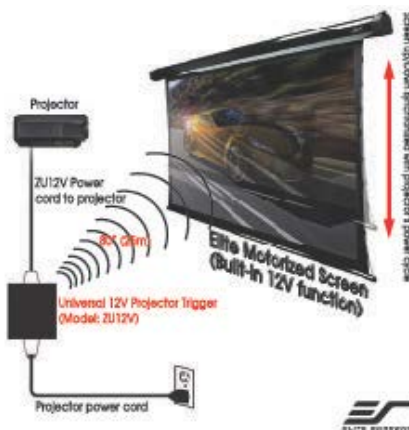

Model: ZU12V - Universal Wireless 12V Projector Trigger

ZU12V wireless trigger will work ONLY with Elite Motorized Screens V2.0 and above.

Trigger Diagram

Trigger Operation Diagram

To view the instructional video, please visit

www.elitescreens.com/video/ZU12V-how

Or scan the QR Code below:

Instructions

Step one: ZU12V and Motorized Elite Screen set up

1. Unplug the Power Cable attached to your motorized Elite Screen from the wall.
2. Connect the Projector's Power Cable to the ZU12V (Refer. to Fig.1), then plug the cable into a nearby power outlet. (red light will blink)
3. Press & Hold **[Button 1]** with pointy object, **AND quickly** plug in the Elite electric screen into the power outlet (**you may need another person to plug in the screen power cord**), release **[Button 1]** after 3 seconds
(The screen may react and drop about an inch, then retract back into the housing)

Step two: ZU12V and Projector set up

4. Unplug the Power Cable attached to your motorized Elite Screen from the wall.
5. Plug the ZU12V trigger into your projector
6. Turn on the projector and again, Press & Hold **[Button 2]** with a pointy object. (blue light will blink), release **[Button 2]** after 3 seconds.
6. Turn off the projector.
7. Plug in the Elite electric screen into the power outlet, Power on your projector once more and your Elite Screen should now automatically drop. If it does not, repeat the process from **Step one**.