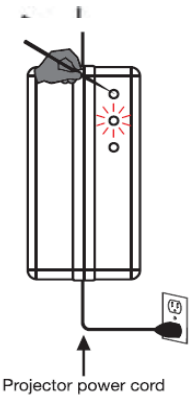

Model: ZU12V - Universal Wireless 12V Projector Trigger

ZU12V wireless trigger will work ONLY with Elite Motorized Screens V2.0 and above.

Trigger Diagram

Trigger Operation Diagram

To view the instructional video, please visit

www.elitescreens.com/video/ZU12V-how

Or scan the QR Code below:

Instructions

Step one: ZU12V and Motorized Elite Screen set up

1. Unplug the Power Cable attached to your motorized Elite Screen from the wall.
2. Connect the Projector's Power Cable to the ZU12V (Refer. to Fig.1), then plug the cable into a nearby power outlet. (red light will blink)
3. Press & Hold **[Button 1]** with pointy object, **AND quickly** plug in the Elite electric screen into the power outlet (**you may need another person to plug in the screen power cord**), release **[Button 1]** after 3 seconds
(The screen may react and drop about an inch, then retract back into the housing)

Step two: ZU12V and Projector set up

4. Unplug the Power Cable attached to your motorized Elite Screen from the wall.
5. Plug the ZU12V trigger into your projector
6. Turn on the projector and again, Press & Hold **[Button 2]** with a pointy object. (blue light will blink), release **[Button 2]** after 3 seconds.
6. Turn off the projector.
7. Plug in the Elite electric screen into the power outlet, Power on your projector once more and your Elite Screen should now automatically drop. If it does not, repeat the process from **Step one**.