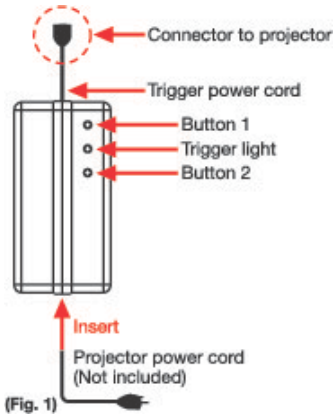

Model: ZU12V - Universal Wireless 12V Projector Trigger

ZU12V wireless trigger will work ONLY with Elite Motorized Screens V2.0 and above.

Trigger Diagram

Trigger Operation Diagram

To view the instructional video, please visit

www.elitescreens.com/video/ZU12V-how

Or scan the QR Code below:

Instructions

Step one: ZU12V and Motorized Elite Screen set up

1. Unplug the Power Cable attached to your motorized Elite Screen from the wall.
2. Connect the Projector's Power Cable to the ZU12V (Refer. to Fig.1), then plug the cable into a nearby power outlet. (red light will blink)
3. Press & Hold **[Button 1]** with pointy object, **AND quickly** plug in the Elite electric screen into the power outlet (**you may need another person to plug in the screen power cord**), release **[Button 1]** after 3 seconds
(The screen may react and drop about an inch, then retract back into the housing)