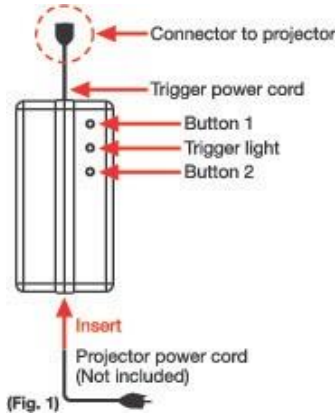

Model: ZU12V - Universal Wireless 12V Projector Trigger Version 2

ZU12V wireless trigger will work ONLY with Elite Motorized Screens V2.0 and above.

Trigger Diagram