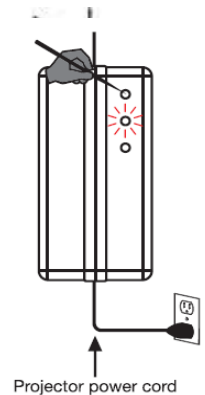

Model: ZU12V - Universal Wireless 12V Projector Trigger Version 2

ZU12V wireless trigger will work ONLY with Elite Motorized Screens V2.0 and above.

Trigger Diagram

Trigger Operation Diagram

To view the instructional video, please visit

www.elitescreens.com/video/ZU12V-how

Or scan the QR Code below:

Instructions

Step one: ZU12V and Motorized Elite Screen set up

1. Unplug the Power Cable attached to your motorized Elite Screen from the wall.
2. Connect the Projector's Power Cable to the ZU12V (Refer. to Fig.1), then plug the cable into a nearby power outlet. (red light will blink)
3. Press & Hold **[Button 1]** with pointy object, **AND quickly** plug in the Elite electric screen into the power outlet (**you may need another person to plug in the screen power cord**), release **[Button 1]** after 3 seconds, press and release again. (The screen may react and drop about an inch, then retract back into the housing)