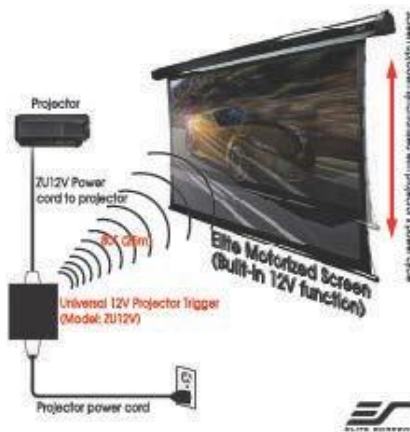

Model: ZU12V - Universal Wireless 12V Projector Trigger Version 2

ZU12V wireless trigger will work ONLY with Elite Motorized Screens V2.0 and above.

Trigger Diagram

Trigger Operation Diagram

To view the instructional video, please visit

www.elitescreens.com/video/ZU12V-how

Or scan the QR Code below:

Instructions

Step one: ZU12V and Motorized Elite Screen set up

1. Unplug the Power Cable attached to your motorized Elite Screen from the wall.
2. Connect the Projector's Power Cable to the ZU12V (Refer. to Fig.1), then plug the cable into a nearby power outlet. (red light will blink)
3. Press & Hold **[Button 1]** with pointy object, **AND quickly** plug in the Elite electric screen into the power outlet (**you may need another person to plug in the screen power cord**), release **[Button 1]** after 3 seconds, press and release again. (The screen may react and drop about an inch, then retract back into the housing)

Step two: ZU12V and Projector set up

4. Unplug the Power Cable attached to your motorized Elite Screen from the wall.
5. Plug the ZU12V trigger into your projector
6. Press & Hold **[Button 2]** with a pointy object then turn on the projector. (blue light will blink), release **[Button 2]** after 3 seconds, press and release again.
6. Turn off the projector. *When powering off the projector, assure it is completely powered off (ex. fan off), then the screen will retract automatically.*
7. Plug in the Elite electric screen into the power outlet, Power on your projector once more and your Elite Screen should now automatically drop. If it does not, repeat the process from **Step one**.