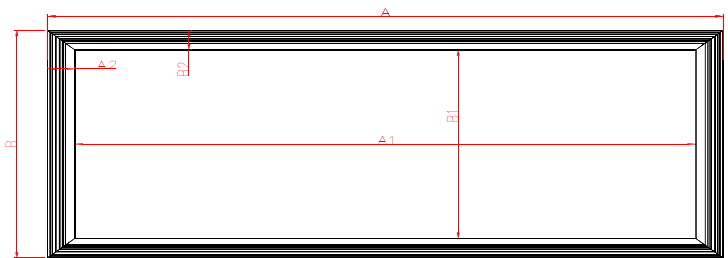

Note: Date Error ±1"

The listed measurements are for general reference only. Please contact Elite Screens to verify product design and dimensions before attempting to integrate its products with any structural or furniture modification. Although a manufacturer may offer product advice, it may be taken or disregarded at the integrator's discretion. Elite Screens will not be held responsible or be otherwise liable for faulty installations.

Top View