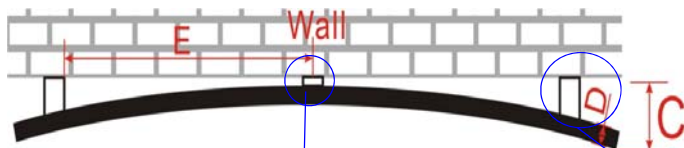

Lunette 2 Series Dimension Table

Unit: mm												
Model	Screen Diag. & Aspect Ratio	Overall Length (A)	View Width (A1)	Frame Width (A2)	Overall Height (B)	View Height (B1)	Frame Height (B2)	C	Frame Depth (D)	Distance Between Brackets (E)	Distance Between Top/Bottom Outer Brackets (F)	
Curve84WH2	84"(16:9)	2040	1860	90	1226	1046	90	83	40	990	1107	
Curve92WH2	92"(16:9)	2217	2037	90	1326	1146	90	90	40	1075	1207	
Curve100WH2	100"(16:9)	2394	2214	90	1426	1246	90	99	40	1165	1307	
Curve110WH2	110"(16:9)	2615	2435	90	1550	1370	90	110	40	1275	1431	
Curve120WH2	120"(16:9)	2837	2657	90	1674	1494	90	123	40	1385	1555	
Curve135WH2	135"(16:9)	3169	2989	90	1861	1681	90	143	40	1550	1742	
Curve150WH2	150"(16:9)	3501	3321	90	2048	1868	90	166	40	1720	1929	
Curve180WH2	180"(16:9)	4165	3985	90	2422	2242	90	219	40	1900	2303	
Curve235-115W2	115"(2.35:1)	2867	2687	90	1323	1143	90	125	40	1300	1204	
Curve235-125W2	125"(2.35:1)	3101	2921	90	1423	1243	90	139	40	1500	1304	
Curve235-138W2	138"(2.35:1)	3405	3225	90	1552	1372	90	159	40	1600	1433	
Curve235-158W2	158"(2.35:1)	3872	3692	90	1751	1571	90	195	40	1750	1632	
Curve235-166W2	166"(2.35:1)	4060	3880	90	1831	1651	90	210	40	1900	1712	

Note: Date Error ±1"