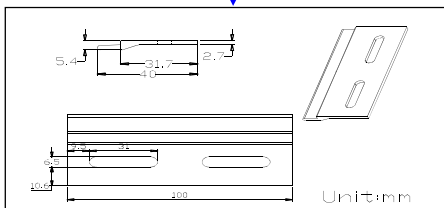

Lunette 2 Series Dimension Table

Unit: mm												
Model	Screen Diag. & Aspect Ratio	Overall Length (A)	View Width (A1)	Frame Width (A2)	Overall Height (B)	View Height (B1)	Frame Height (B2)	C	Frame Depth (D)	Distance Between Brackets (E)	Distance Between Top/Bottom Outer Brackets (F)	
Curve84WH2	84"(16:9)	2040	1860	90	1226	1046	90	83	40	990	1107	
Curve92WH2	92"(16:9)	2217	2037	90	1326	1146	90	90	40	1075	1207	
Curve100WH2	100"(16:9)	2394	2214	90	1426	1246	90	99	40	1165	1307	
Curve110WH2	110"(16:9)	2615	2435	90	1550	1370	90	110	40	1275	1431	
Curve120WH2	120"(16:9)	2837	2657	90	1674	1494	90	123	40	1385	1555	
Curve135WH2	135"(16:9)	3169	2989	90	1861	1681	90	143	40	1550	1742	
Curve150WH2	150"(16:9)	3501	3321	90	2048	1868	90	166	40	1720	1929	
Curve180WH2	180"(16:9)	4165	3985	90	2422	2242	90	219	40	1900	2303	
Curve235-115W2	115"(2.35:1)	2867	2687	90	1323	1143	90	125	40	1300	1204	
Curve235-125W2	125"(2.35:1)	3101	2921	90	1423	1243	90	139	40	1500	1304	
Curve235-138W2	138"(2.35:1)	3405	3225	90	1552	1372	90	159	40	1600	1433	
Curve235-158W2	158"(2.35:1)	3872	3692	90	1751	1571	90	195	40	1750	1632	
Curve235-166W2	166"(2.35:1)	4060	3880	90	1831	1651	90	210	40	1900	1712	

Note: Date Error ±1"