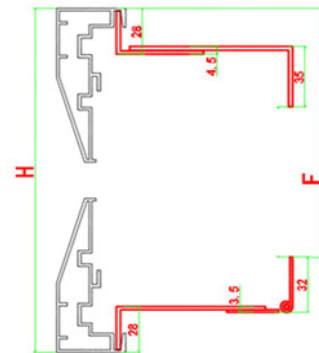

Note: Date Error ±1"

Unit: inch												
Model	Screen Diag. & Aspect Ratio	Overall Length (A)	View Width (A1)	Frame Width (A2)	Overall Height (B)	View Height (B1)	Frame Height (B2)	C	Frame Depth (D)	Distance Between Brackets (E)	Distance Between Top/Bottom Outer Brackets (F)	
Curve84WH2	84"(16:9)	80.3	73.2	3.5	48.3	41.2	3.5	3.3	1.6	39.0	42.4	
Curve92WH2	92"(16:9)	87.3	80.2	3.5	52.2	45.1	3.5	3.5	1.6	42.3	46.3	
Curve100WH2	100"(16:9)	94.3	87.2	3.5	56.1	49.1	3.5	3.9	1.6	45.9	50.2	
Curve110WH2	110"(16:9)	103.0	95.9	3.5	61.0	53.9	3.5	4.3	1.6	50.2	55.1	
Curve120WH2	120"(16:9)	111.7	104.6	3.5	65.9	58.8	3.5	4.8	1.6	54.5	60.0	
Curve135WH2	135"(16:9)	124.8	117.7	3.5	73.3	66.2	3.5	5.6	1.6	61.0	67.4	
Curve150WH2	150"(16:9)	137.8	130.7	3.5	80.6	73.5	3.5	6.5	1.6	67.7	74.7	
Curve180WH2	180"(16:9)	164.0	156.9	3.5	95.3	88.3	3.5	8.6	1.6	74.8	89.4	
Curve235-115W2	115"(2.35:1)	112.9	105.8	3.5	52.1	45.0	3.5	4.9	1.6	51.2	46.2	
Curve235-125W2	125"(2.35:1)	122.1	115.0	3.5	56.0	48.9	3.5	5.5	1.6	59.1	50.1	
Curve235-138W2	138"(2.35:1)	134.1	127.0	3.5	61.1	54.0	3.5	6.3	1.6	63.0	55.2	
Curve235-158W2	158"(2.35:1)	152.4	145.4	3.5	68.9	61.9	3.5	7.7	1.6	68.9	63.0	
Curve235-166W2	166"(2.35:1)	159.8	152.7	3.5	72.1	65.0	3.5	8.3	1.6	74.8	66.2	

Note: Date Error ±1"

The listed measurements are for general reference only. Please contact Elite Screens to verify product design and dimensions before attempting to integrate its products with any structural or furniture modification. Although a manufacturer may offer product advice, it may be taken or disregarded at the integrator's discretion. Elite Screens will not be held responsible or be otherwise liable for faulty installations.

Top View

Top of Frame

Bottom of Frame