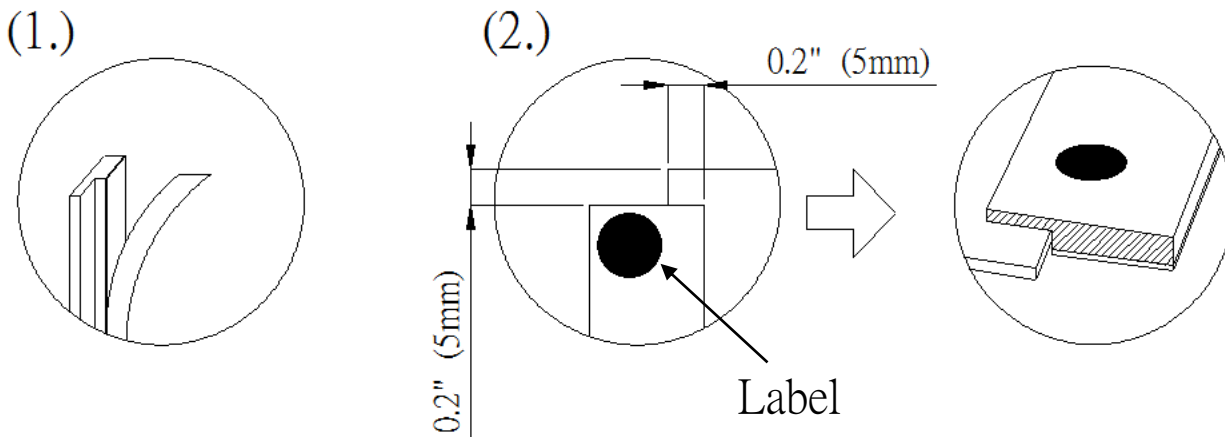

IDE (2)(3)(a) Frame Border & Pen Tray

USER'S GUIDE

1. Parts List

*Part A

*Part B

Model	Part A	Part B
ZFP-iWB63VW	2	4
ZFP-iWB84VW	2	4
ZFP-iWB95XW	2	4
ZFP-iWB102HW	2	4
ZFP-iWB4*10HW	2	6
ZFP-iWB4*20HW	2	10
ZFP-iWB4*30HW	2	16
ZFP-iWB86VW2	2	4
ZFP-iWB97XW2	2	4
ZFP-iWB105HW2	2	4
ZFP-iWB4.2x10W2	2	6
ZFP-iWB4.2x20W2	2	10
ZFP-iWB4.2x30W2	2	16
ZFP-iWB4.2x40W2	2	20

x1

x3

x6

x6

x6

2. Installation – The black circular labels on the vertical frame pieces indicate their proper position for completing the installation. Proceed with step 1 to begin.

Attach the wall brackets to the wall and tray as shown above