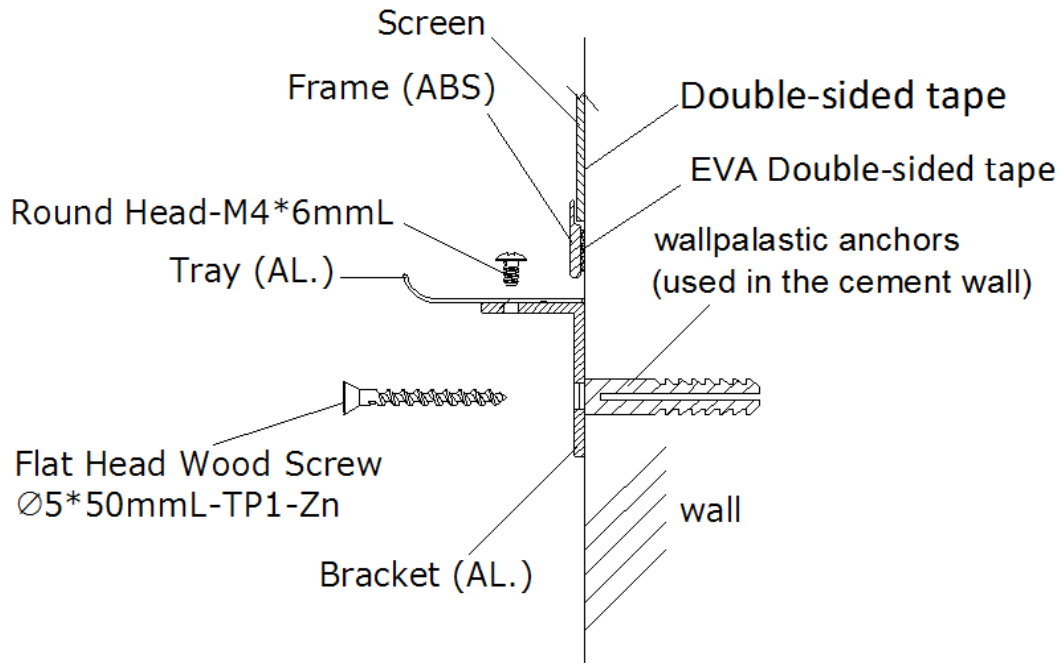

IDE (2)(3)(a) Frame Border & Pen Tray

USER'S GUIDE

1. Parts List

*Part A

*Part B

Model	Part A	Part B
ZFP-iWB63VW	2	4
ZFP-iWB84VW	2	4
ZFP-iWB95XW	2	4
ZFP-iWB102HW	2	4
ZFP-iWB4*10HW	2	6
ZFP-iWB4*20HW	2	10
ZFP-iWB4*30HW	2	16
ZFP-iWB86VW2	2	4
ZFP-iWB97XW2	2	4
ZFP-iWB105HW2	2	4
ZFP-iWB4.2x10W2	2	6
ZFP-iWB4.2x20W2	2	10
ZFP-iWB4.2x30W2	2	16
ZFP-iWB4.2x40W2	2	20

x1

x3

x6

x6

x6

2. Installation – The black circular labels on the vertical frame pieces indicate their proper position for completing the installation. Proceed with step 1 to begin.

Attach the wall brackets to the wall and tray as shown above

Remove both labels

DIAGRAM OF FINISHED INSTALLATION

Attention:

*Please be sure that the walls are clean and free of debris before installing the frame.
Prevent making eye contact with the frame pieces during installation.*