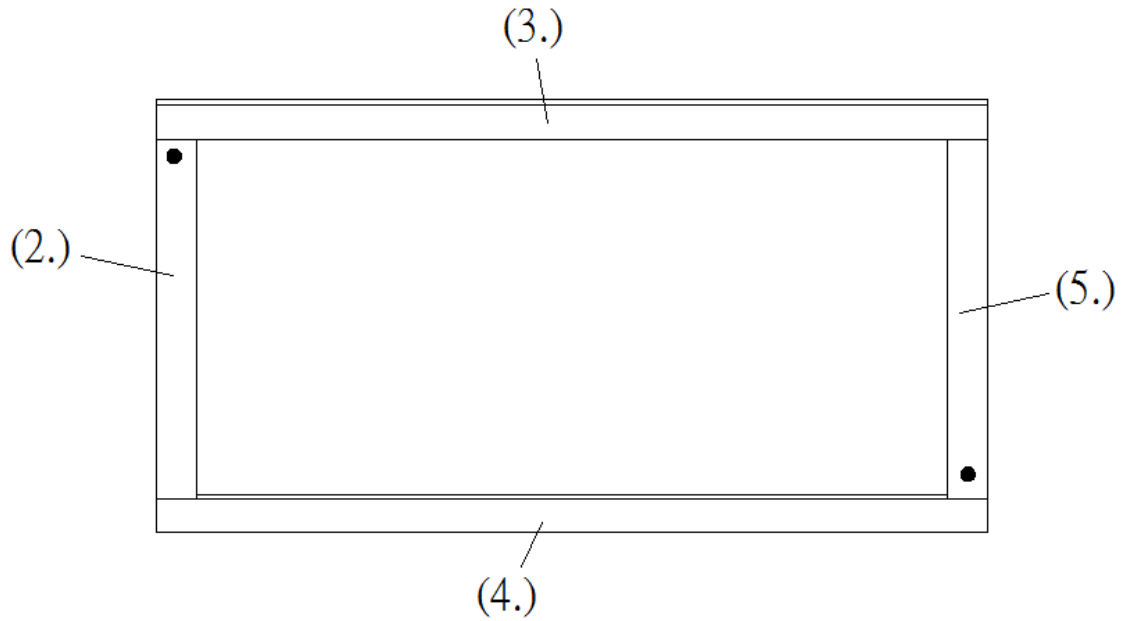

IDE (2)(3)(a) Frame Border & Pen Tray

USER'S GUIDE

1. Parts List

*Part A

*Part B

Model	Part A	Part B
ZFP-iWB63VW	2	4
ZFP-iWB84VW	2	4
ZFP-iWB95XW	2	4
ZFP-iWB102HW	2	4
ZFP-iWB4*10HW	2	6
ZFP-iWB4*20HW	2	10
ZFP-iWB4*30HW	2	16
ZFP-iWB86VW2	2	4
ZFP-iWB97XW2	2	4
ZFP-iWB105HW2	2	4
ZFP-iWB4.2x10W2	2	6
ZFP-iWB4.2x20W2	2	10
ZFP-iWB4.2x30W2	2	16
ZFP-iWB4.2x40W2	2	20

x1

x3

x6

x6

x6

2. Installation – The black circular labels on the vertical frame pieces indicate their proper position for completing the installation. Proceed with step 1 to begin.

Attach the wall brackets to the wall and tray as shown above

Remove both labels

DIAGRAM OF FINISHED INSTALLATION

Attention:

*Please be sure that the walls are clean and free of debris before installing the frame.
Prevent making eye contact with the frame pieces during installation.*