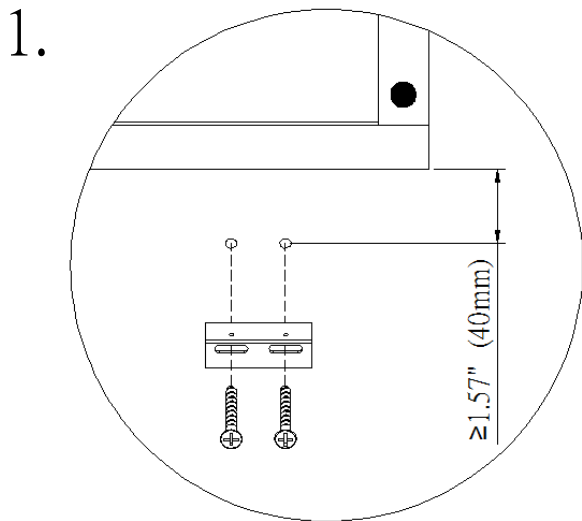

IDE (2)(3)(a) Frame Border & Pen Tray

USER'S GUIDE

1. Parts List

*Part A

*Part B

Model	Part A	Part B
ZFP-iWB63VW	2	4
ZFP-iWB84VW	2	4
ZFP-iWB95XW	2	4
ZFP-iWB102HW	2	4
ZFP-iWB4*10HW	2	6
ZFP-iWB4*20HW	2	10
ZFP-iWB4*30HW	2	16
ZFP-iWB86VW2	2	4
ZFP-iWB97XW2	2	4
ZFP-iWB105HW2	2	4
ZFP-iWB4.2x10W2	2	6
ZFP-iWB4.2x20W2	2	10
ZFP-iWB4.2x30W2	2	16
ZFP-iWB4.2x40W2	2	20

x1

x3

x6

x6

x6

2. Installation – The black circular labels on the vertical frame pieces indicate their proper position for completing the installation. Proceed with step 1 to begin.

Attach the wall brackets to the wall and tray as shown above

Remove both labels

DIAGRAM OF FINISHED INSTALLATION

Attention:

*Please be sure that the walls are clean and free of debris before installing the frame.
Prevent making eye contact with the frame pieces during installation.*