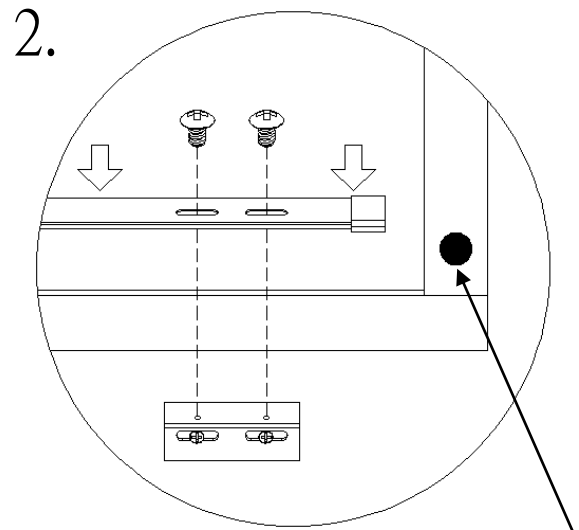

IDE (2)(3)(a) Frame Border & Pen Tray

USER'S GUIDE

1. Parts List

*Part A

*Part B

Model	Part A	Part B
ZFP-iWB63VW	2	4
ZFP-iWB84VW	2	4
ZFP-iWB95XW	2	4
ZFP-iWB102HW	2	4
ZFP-iWB4*10HW	2	6
ZFP-iWB4*20HW	2	10
ZFP-iWB4*30HW	2	16
ZFP-iWB86VW2	2	4
ZFP-iWB97XW2	2	4
ZFP-iWB105HW2	2	4
ZFP-iWB4.2x10W2	2	6
ZFP-iWB4.2x20W2	2	10
ZFP-iWB4.2x30W2	2	16
ZFP-iWB4.2x40W2	2	20

x1

x3

x6

x6

x6

2. Installation – The black circular labels on the vertical frame pieces indicate their proper position for completing the installation. Proceed with step 1 to begin.

Attach the wall brackets to the wall and tray as shown above

Remove both labels

DIAGRAM OF FINISHED INSTALLATION

Attention:

*Please be sure that the walls are clean and free of debris before installing the frame.
Prevent making eye contact with the frame pieces during installation.*