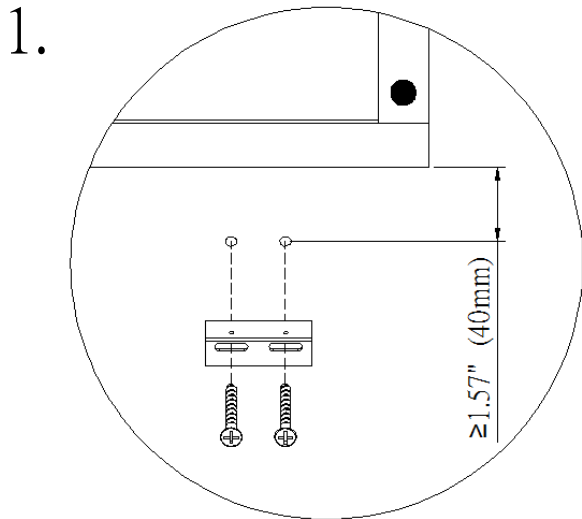

## 1. Parts List

\*Part A

\*Part B

Model	Part A	Part B
ZFP-iWB63VW	2	4
ZFP-iWB84VW	2	4
ZFP-iWB95XW	2	4
ZFP-iWB102HW	2	4
ZFP-iWB4*10HW	2	6
ZFP-iWB4*20HW	2	10
ZFP-iWB4*30HW	2	16
ZFP-iWB86VW2	2	4
ZFP-iWB97XW2	2	4
ZFP-iWB105HW2	2	4
ZFP-iWB4.2x10W2	2	6
ZFP-iWB4.2x20W2	2	10
ZFP-iWB4.2x30W2	2	16
ZFP-iWB4.2x40W2	2	20

x1

x3

x6

x6

x6

**2. Installation – The black circular labels on the vertical frame pieces indicate their proper position for completing the installation. Proceed with step 1 to begin.**

Attach the wall brackets to the wall and tray as shown above

Remove both labels

DIAGRAM OF FINISHED INSTALLATION

**Attention:**

*Please be sure that the walls are clean and free of debris before installing the frame.  
Prevent making eye contact with the frame pieces during installation.*