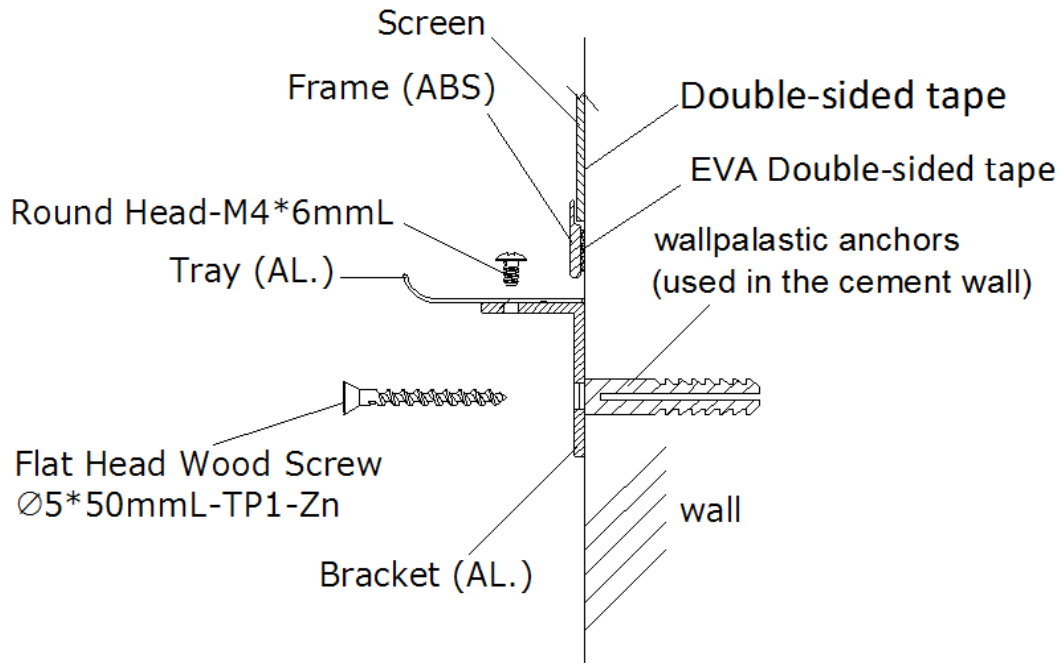

## 1. Parts List

\*Part A

\*Part B

Model	Part A	Part B
ZFP-iWB63VW	2	4
ZFP-iWB84VW	2	4
ZFP-iWB95XW	2	4
ZFP-iWB102HW	2	4
ZFP-iWB4*10HW	2	6
ZFP-iWB4*20HW	2	10
ZFP-iWB4*30HW	2	16
ZFP-iWB86VW2	2	4
ZFP-iWB97XW2	2	4
ZFP-iWB105HW2	2	4
ZFP-iWB4.2x10W2	2	6
ZFP-iWB4.2x20W2	2	10
ZFP-iWB4.2x30W2	2	16
ZFP-iWB4.2x40W2	2	20

x1

x3

x6

x6

x6

**2. Installation – The black circular labels on the vertical frame pieces indicate their proper position for completing the installation. Proceed with step 1 to begin.**

Attach the wall brackets to the wall and tray as shown above

Remove both labels

DIAGRAM OF FINISHED INSTALLATION

**Attention:**

*Please be sure that the walls are clean and free of debris before installing the frame.  
Prevent making eye contact with the frame pieces during installation.*